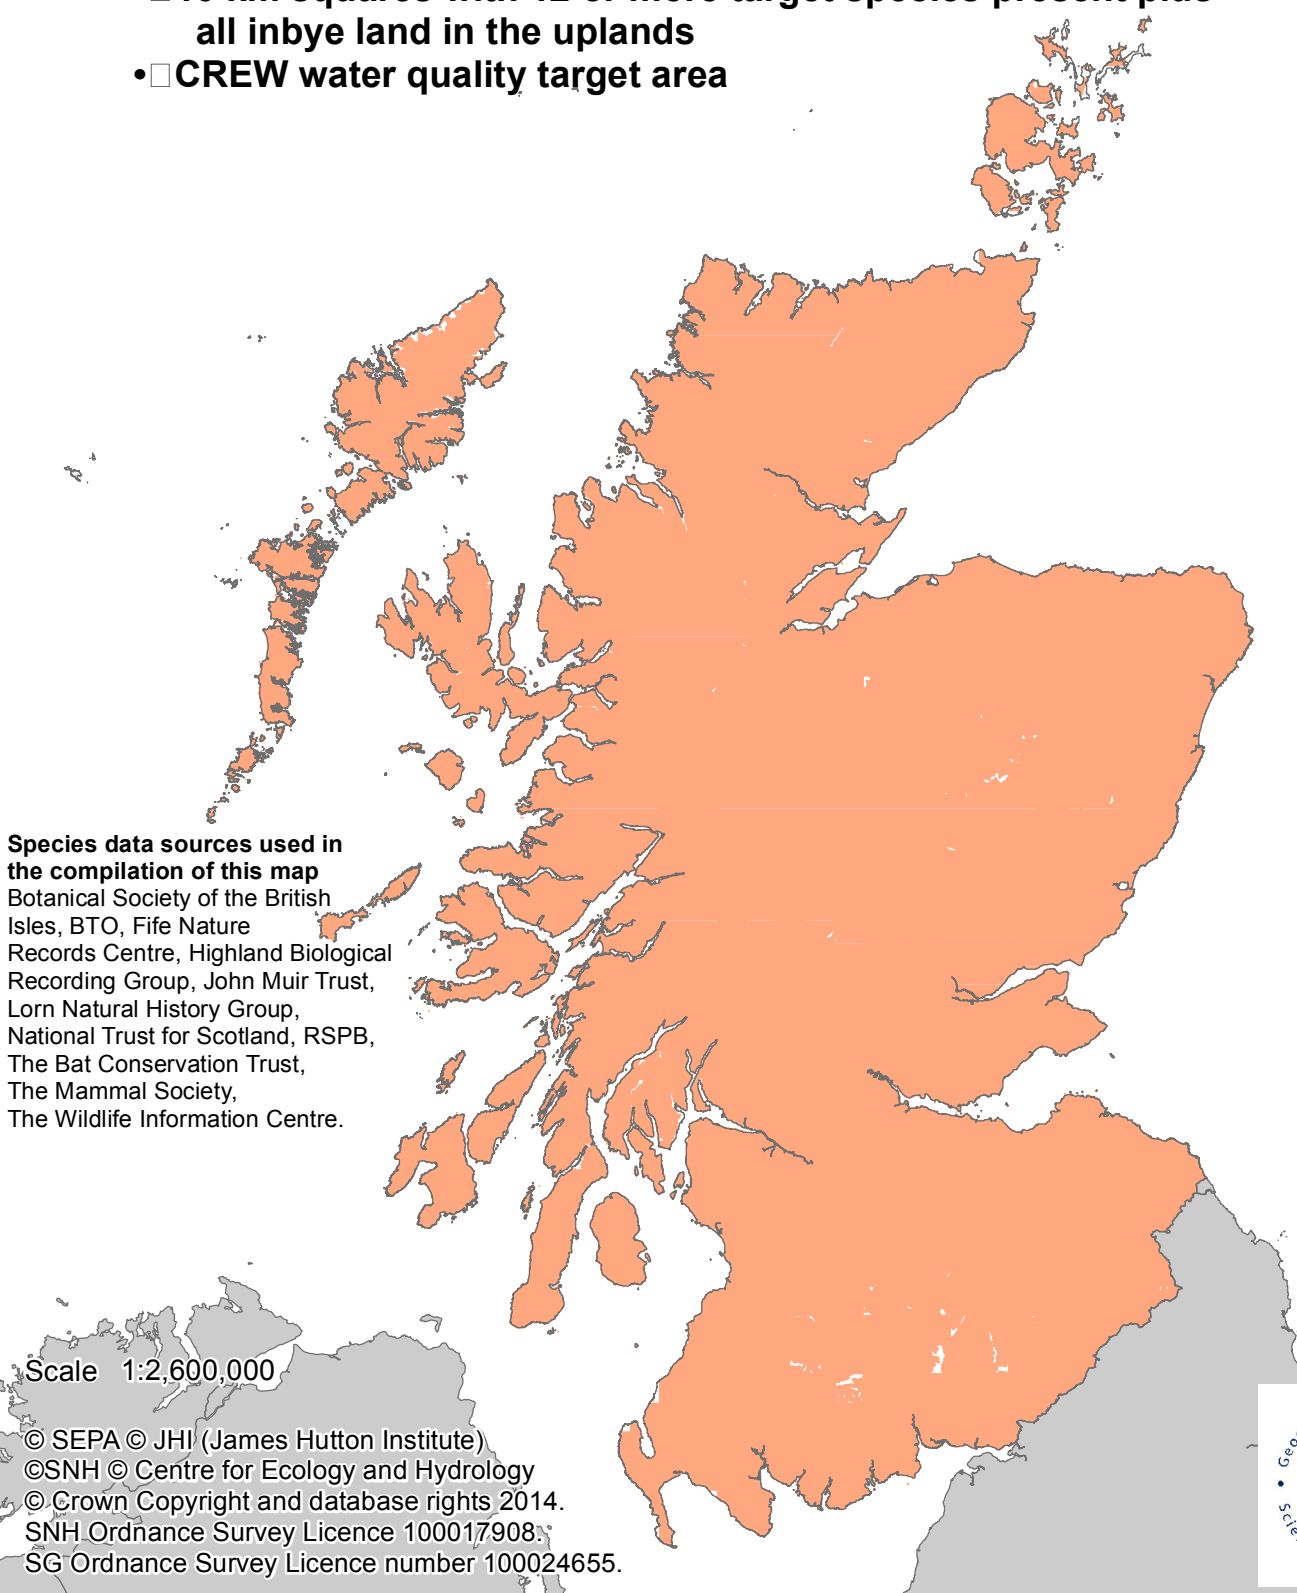

Scottish Natural Heritage
Dualchas Nàdair na h-Alba

Scotland's centre of expertise for waters

The Scottish Government
Riaghaltas na h-Alba

Stubbles Followed by Green Manure in an Arable Rotation Targeting Map

Merge of

- 10 km squares with 12 or more target species present plus all inbye land in the uplands
- CREW water quality target area

Species data sources used in the compilation of this map

Botanical Society of the British Isles, BTO, Fife Nature Records Centre, Highland Biological Recording Group, John Muir Trust, Lorn Natural History Group, National Trust for Scotland, RSPB, The Bat Conservation Trust, The Mammal Society, The Wildlife Information Centre.

Scale 1:2,600,000

© SEPA © JHI (James Hutton Institute)
© SNH © Centre for Ecology and Hydrology
© Crown Copyright and database rights 2014.
SNH Ordnance Survey Licence 100017908.
SG Ordnance Survey Licence number 100024655.