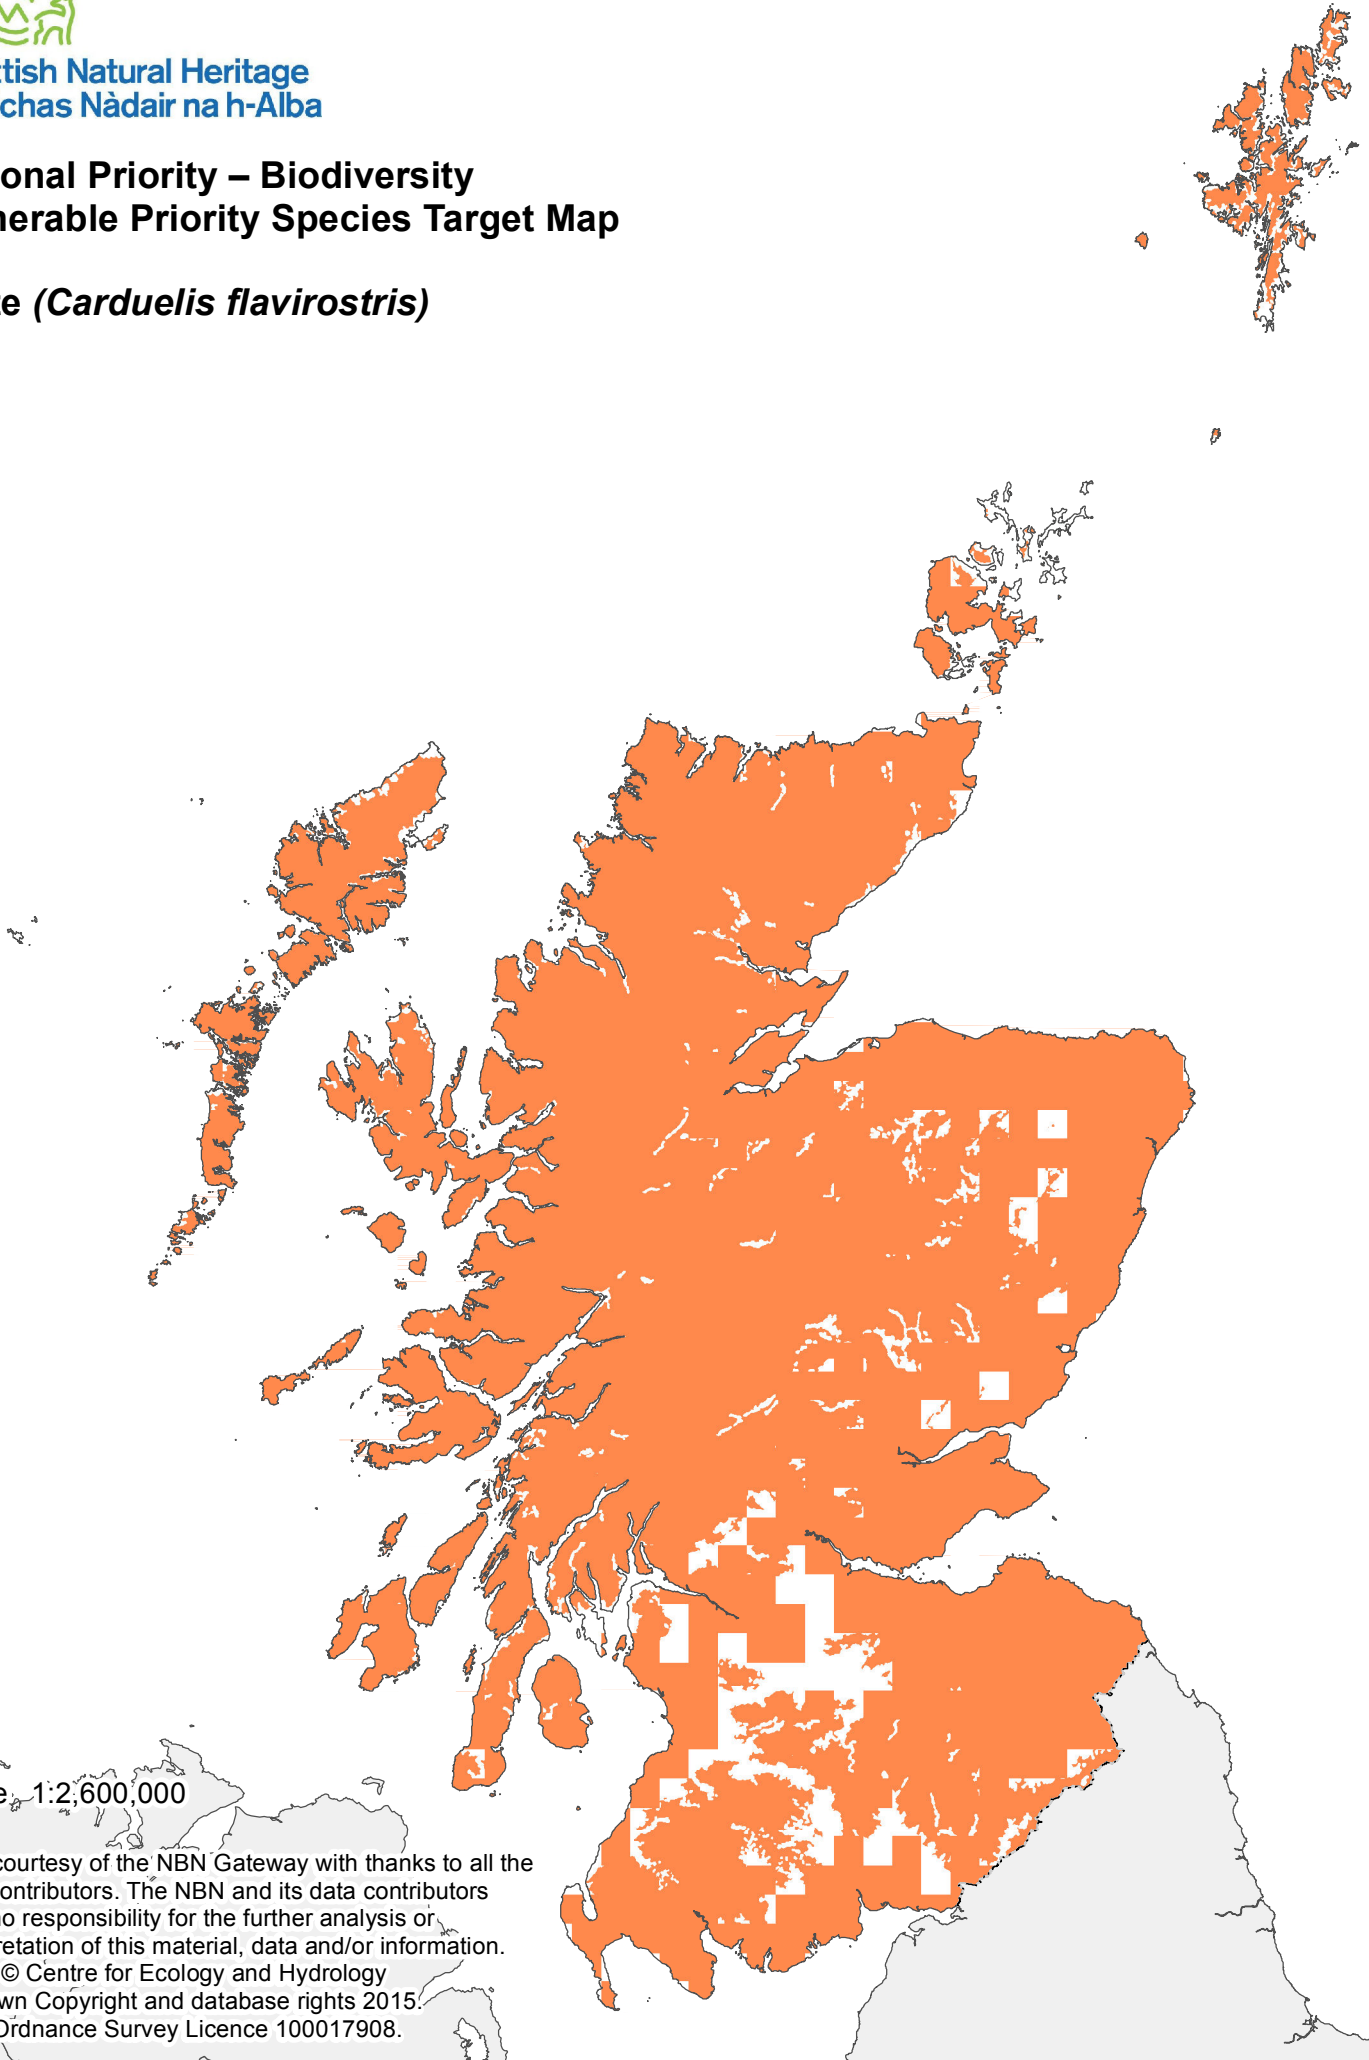

Scottish Natural Heritage
Dualchas Nàdair na h-Alba

**National Priority – Biodiversity
Vulnerable Priority Species Target Map**

Twite (*Carduelis flavirostris*)

Scale 1:2,600,000

Data courtesy of the NBN Gateway with thanks to all the data contributors. The NBN and its data contributors bear no responsibility for the further analysis or interpretation of this material, data and/or information.

© JHI © Centre for Ecology and Hydrology
© Crown Copyright and database rights 2015.
SNH Ordnance Survey Licence 100017908.