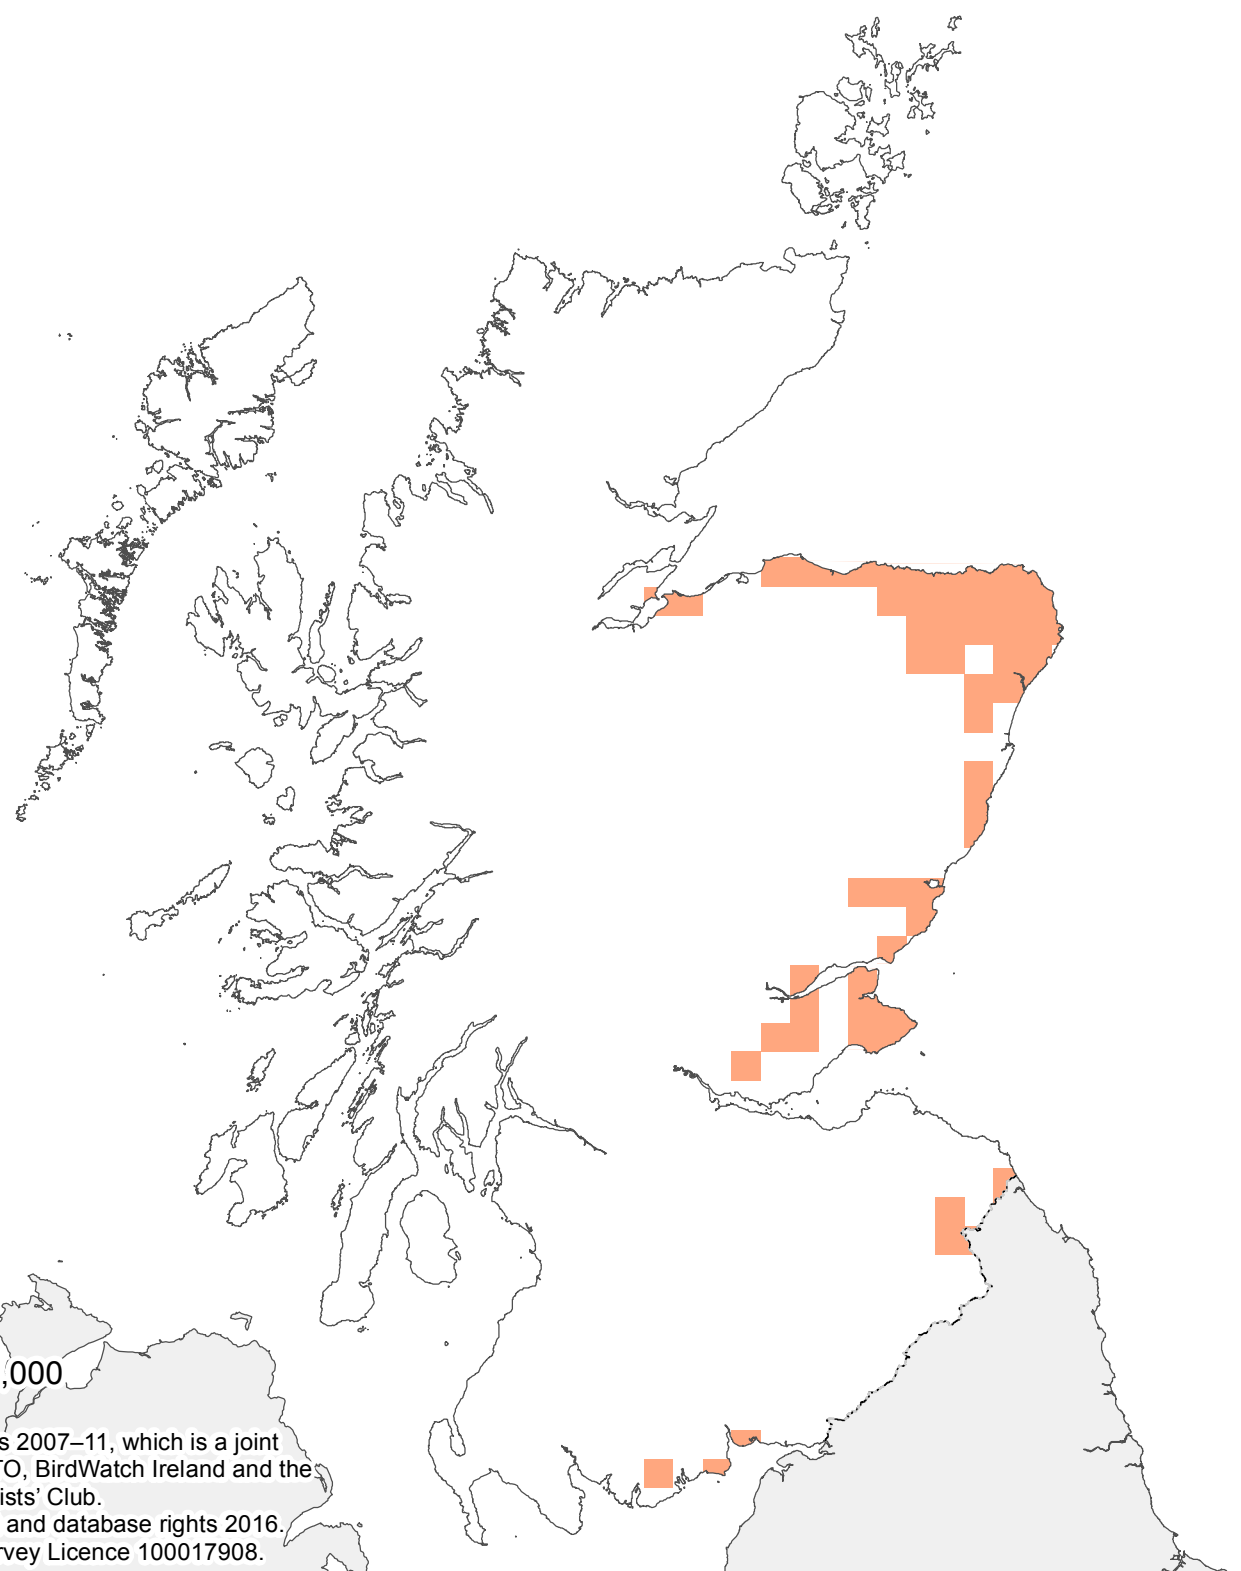

Scottish Natural Heritage
Dualchas Nàdair na h-Alba

The Scottish Government
Riaghaltas na h-Alba

Corn Buntings Mown Grassland

Updated map for 2017

 Corn Bunting range (excluding the Western Isles)

Scale 1:2,600,000

Data from Bird Atlas 2007–11, which is a joint project between BTO, BirdWatch Ireland and the Scottish Ornithologists' Club.

© Crown Copyright and database rights 2016.
SNH Ordnance Survey Licence 100017908.