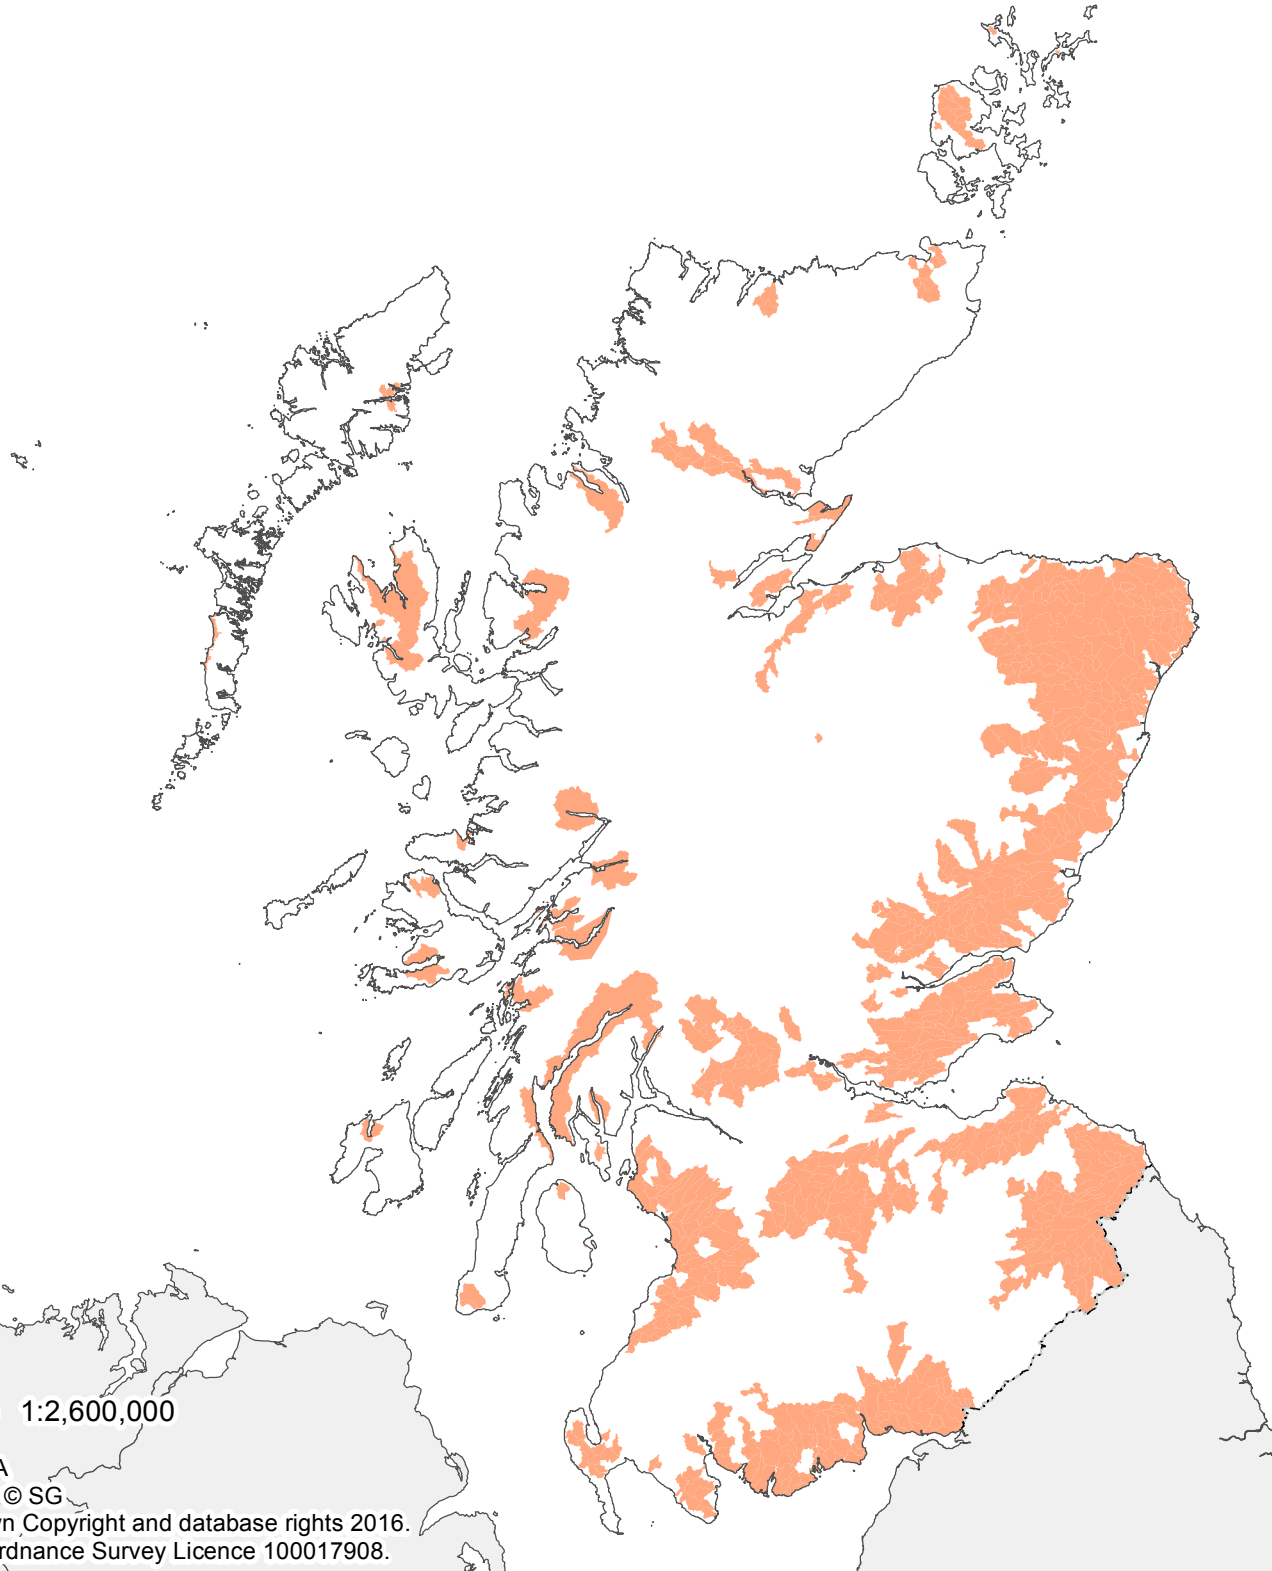

Scottish Natural Heritage  
Dualchas Nàdair na h-Alba

The Scottish Government  
Riaghaltas na h-Alba

# Hard Standings for Troughs and Gateways

## Updated map for 2017

 Water quality target area

Scale 1:2,600,000

© SEPA  
© SNH © SG  
© Crown Copyright and database rights 2016.  
SNH Ordnance Survey Licence 100017908.