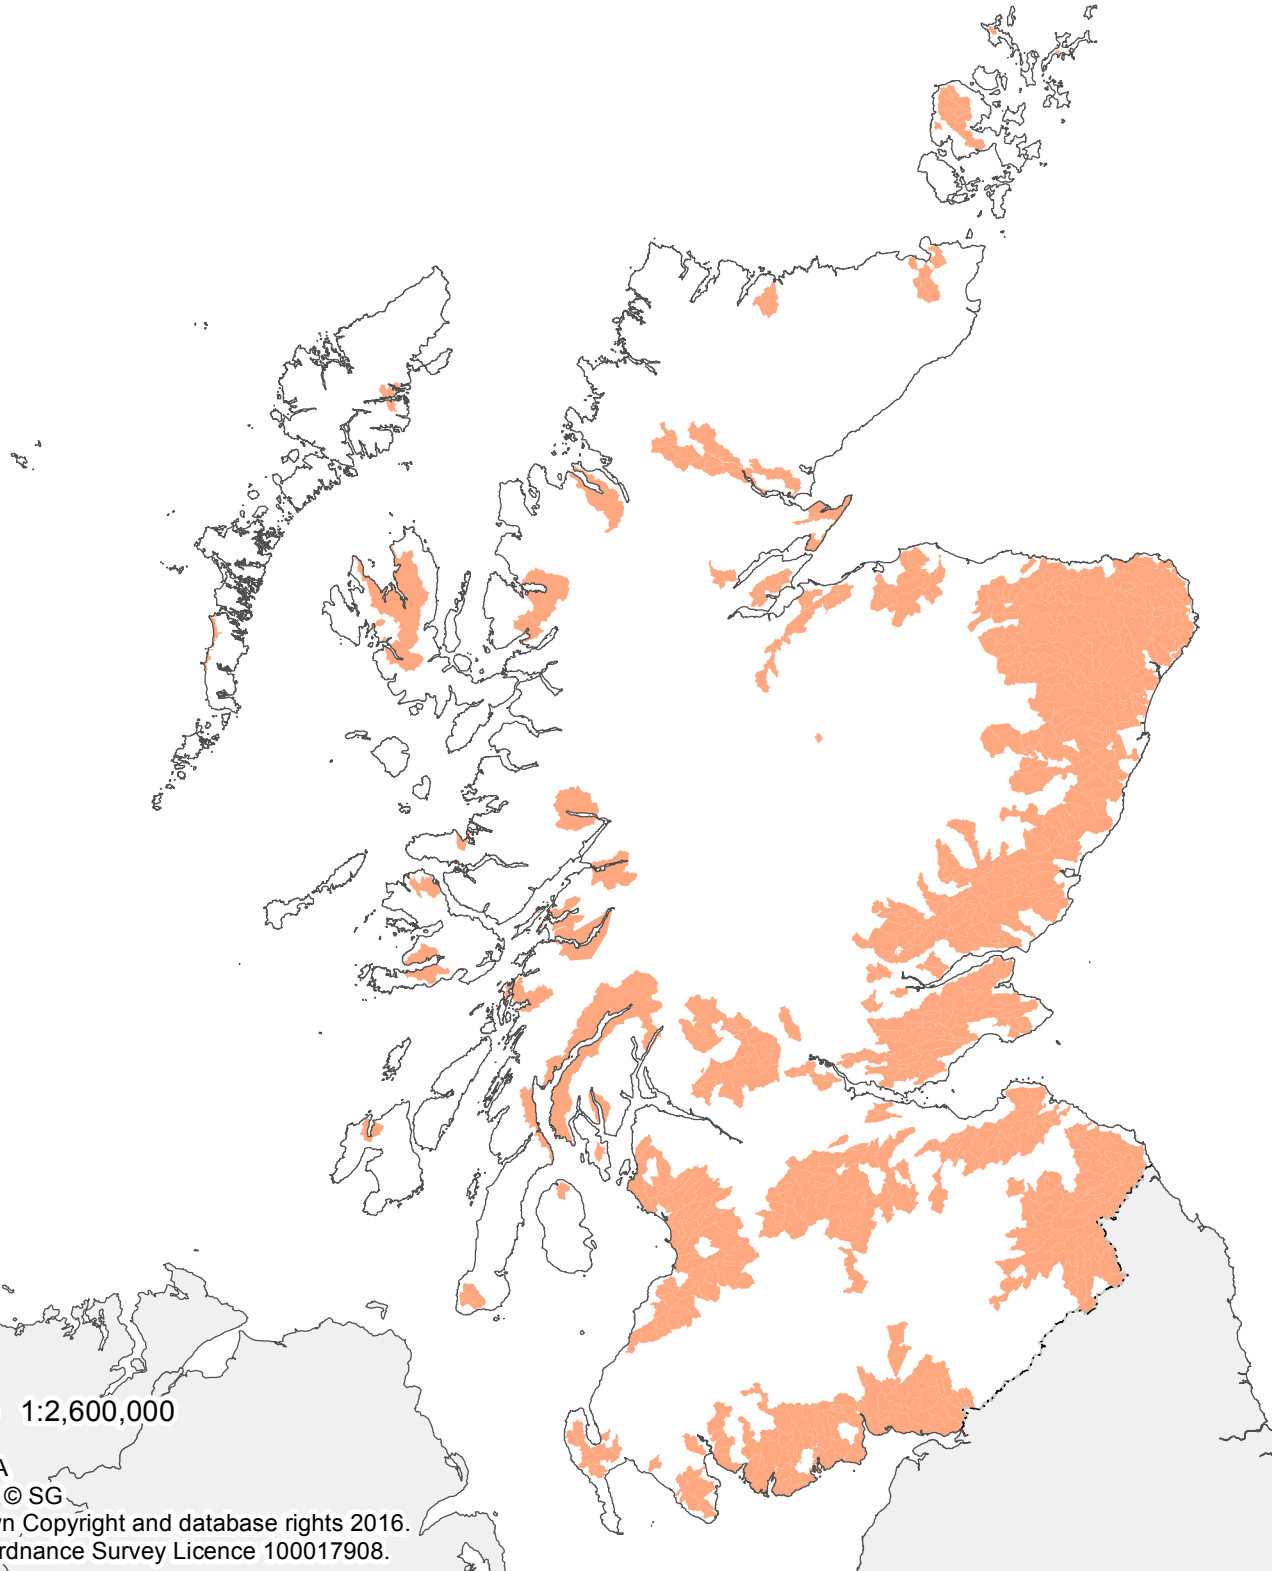

Scottish Natural Heritage
Dualchas Nàdair na h-Alba

The Scottish Government
Riaghaltas na h-Alba

Livestock Crossing

Updated map for 2017

 Water quality target area

Scale 1:2,600,000

© SEPA
© SNH © SG
© Crown Copyright and database rights 2016.
SNH Ordnance Survey Licence 100017908.