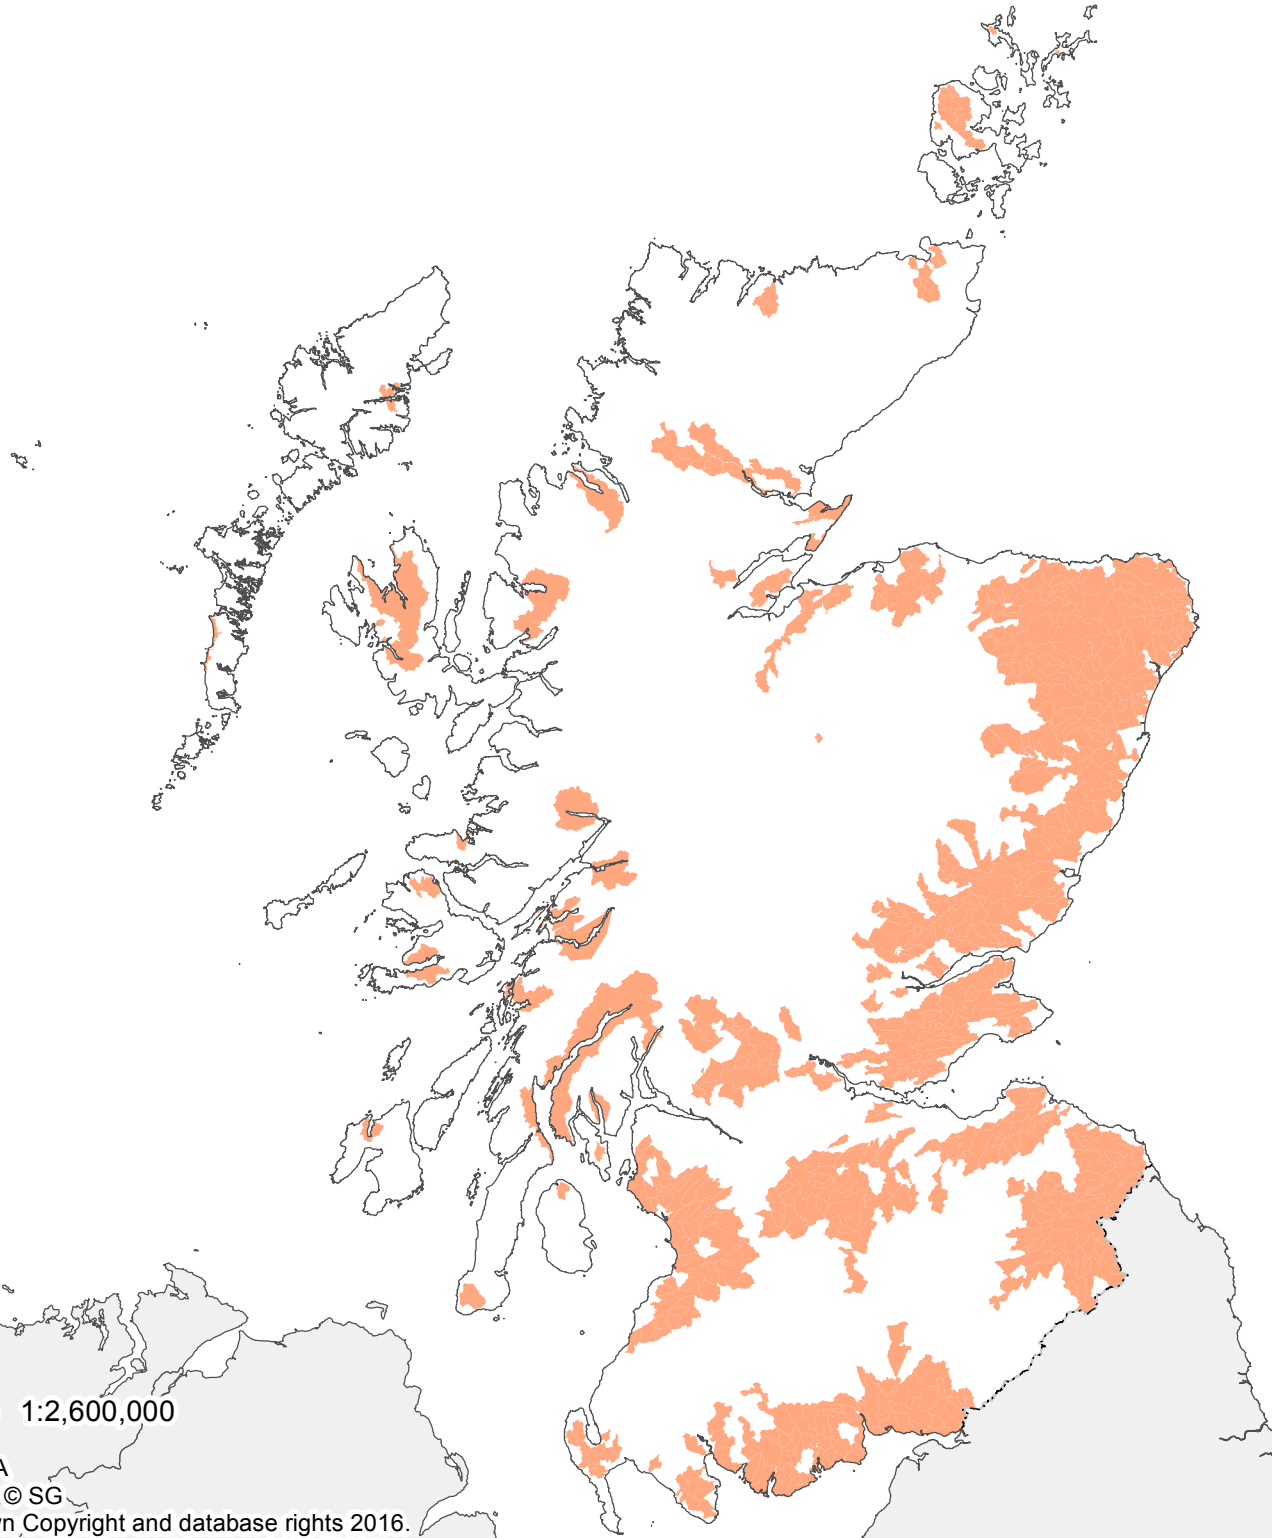

Scottish Natural Heritage
Dualchas Nàdair na h-Alba

The Scottish Government
Riaghaltas na h-Alba

Livestock Tracks

Updated map for 2017

 Water quality target area

Scale 1:2,600,000

© SEPA
© SNH © SG
© Crown Copyright and database rights 2016.
SNH Ordnance Survey Licence 100017908.