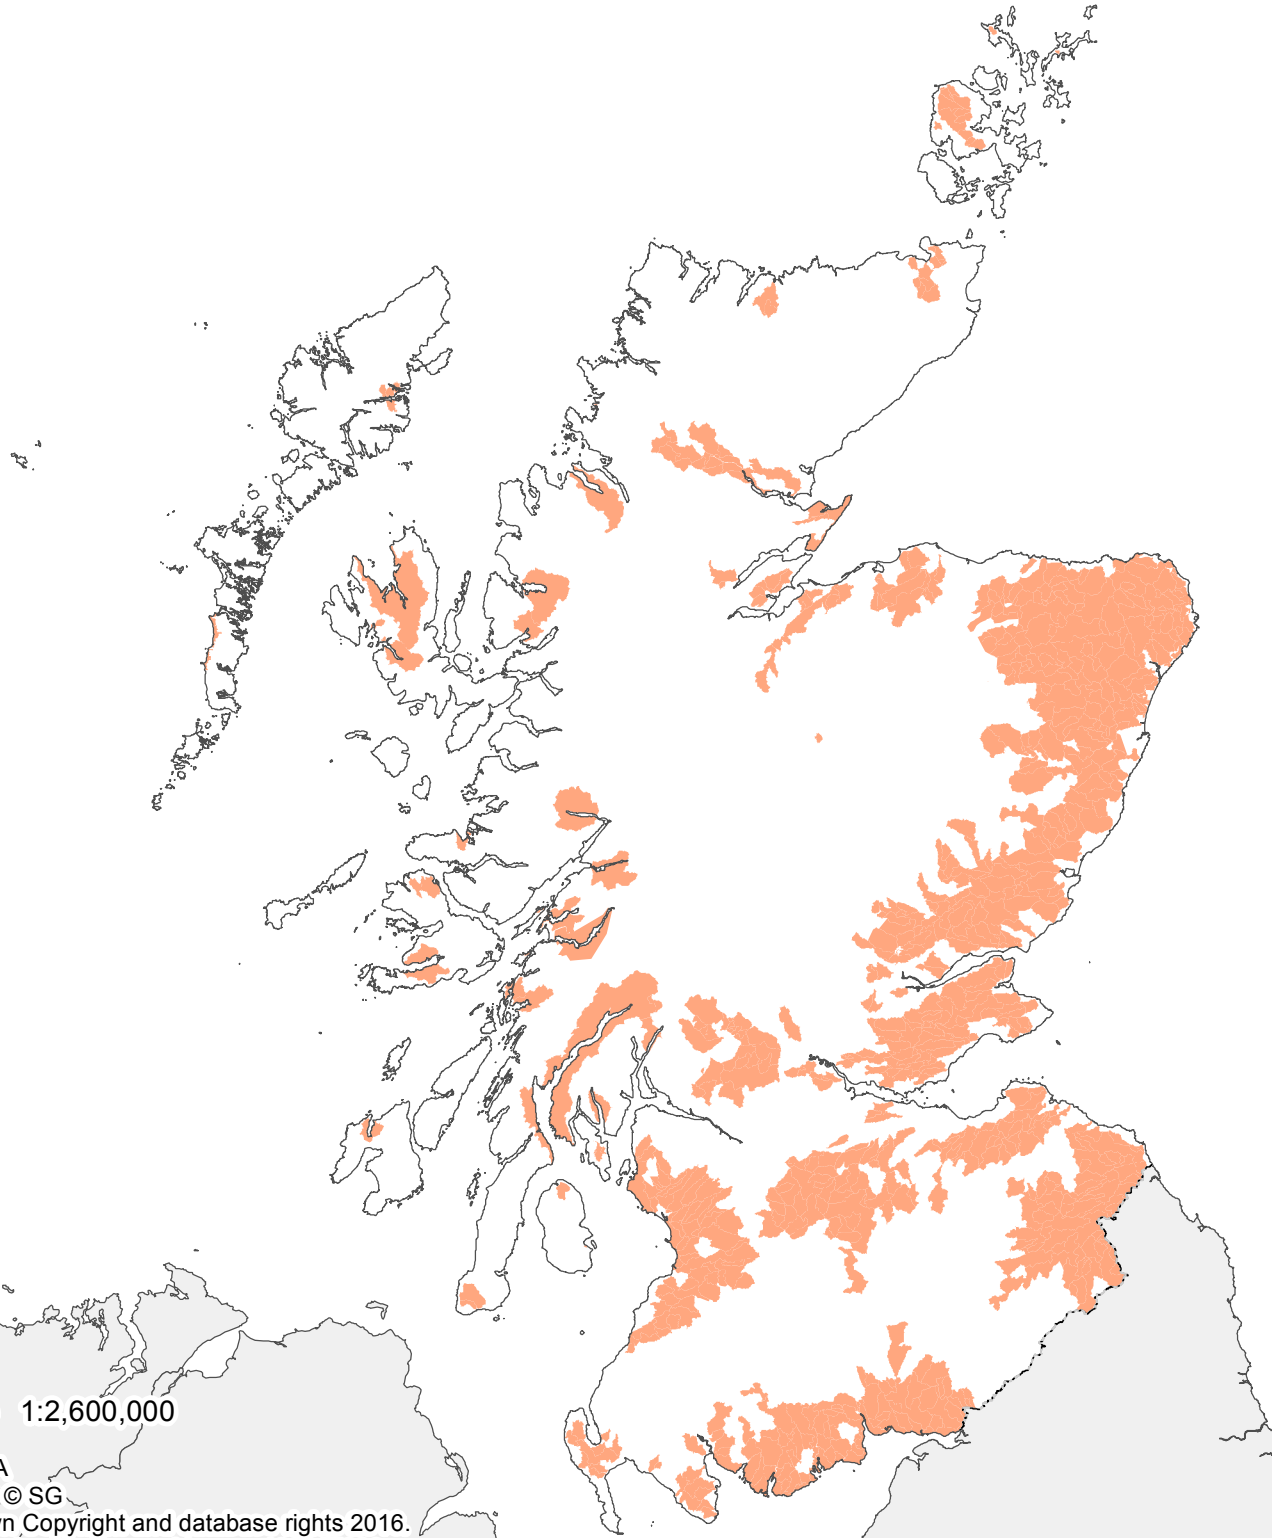

Scottish Natural Heritage  
Dualchas Nàdair na h-Alba

The Scottish Government  
Riaghaltas na h-Alba

### Updated map for 2017

 Water quality target area

Scale 1:2,600,000

© SEPA  
© SNH © SG  
© Crown Copyright and database rights 2016.  
SNH Ordnance Survey Licence 100017908.