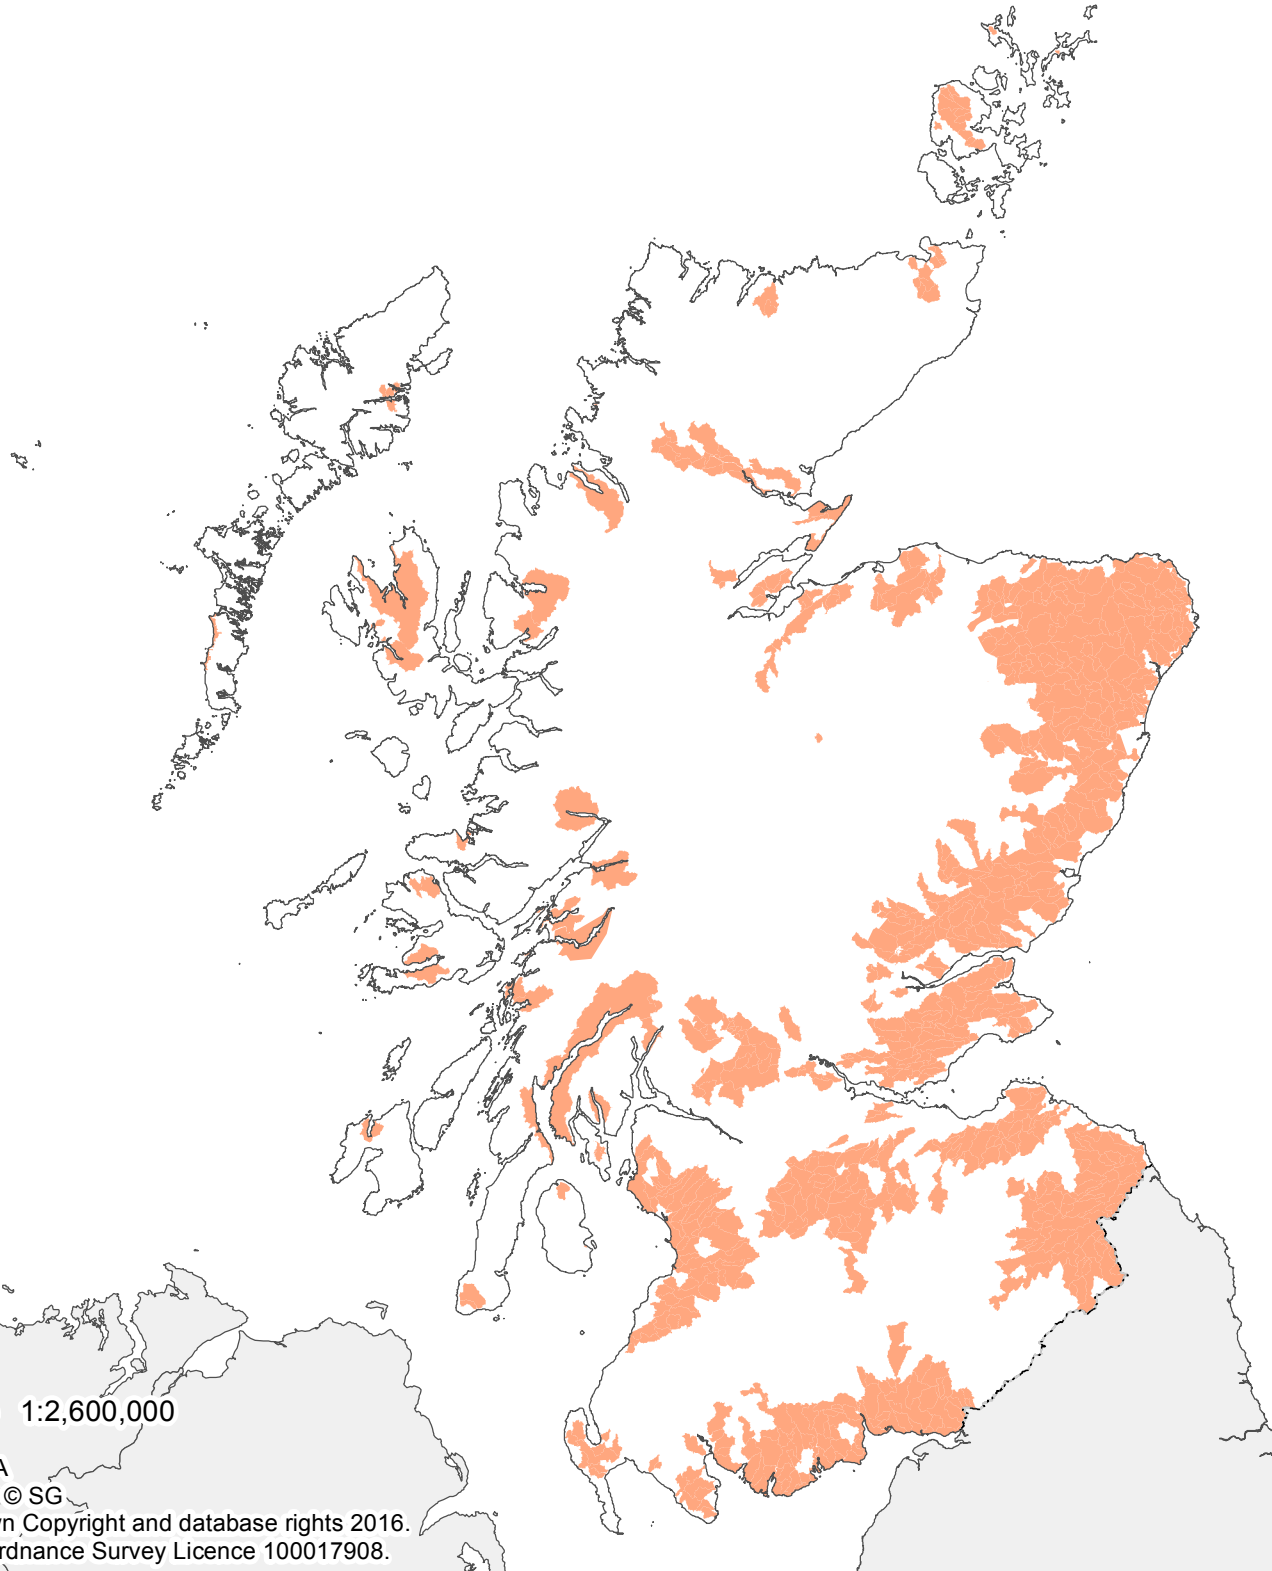

Scottish Natural Heritage
Dualchas Nàdair na h-Alba

The Scottish Government
Riaghaltas na h-Alba

Priority area for water quality

Applications for relevant options will score additional points in this area

Updated map for 2017

Scale 1:2,600,000

© SEPA
© SNH © SG
© Crown Copyright and database rights 2016.
SNH Ordnance Survey Licence 100017908.