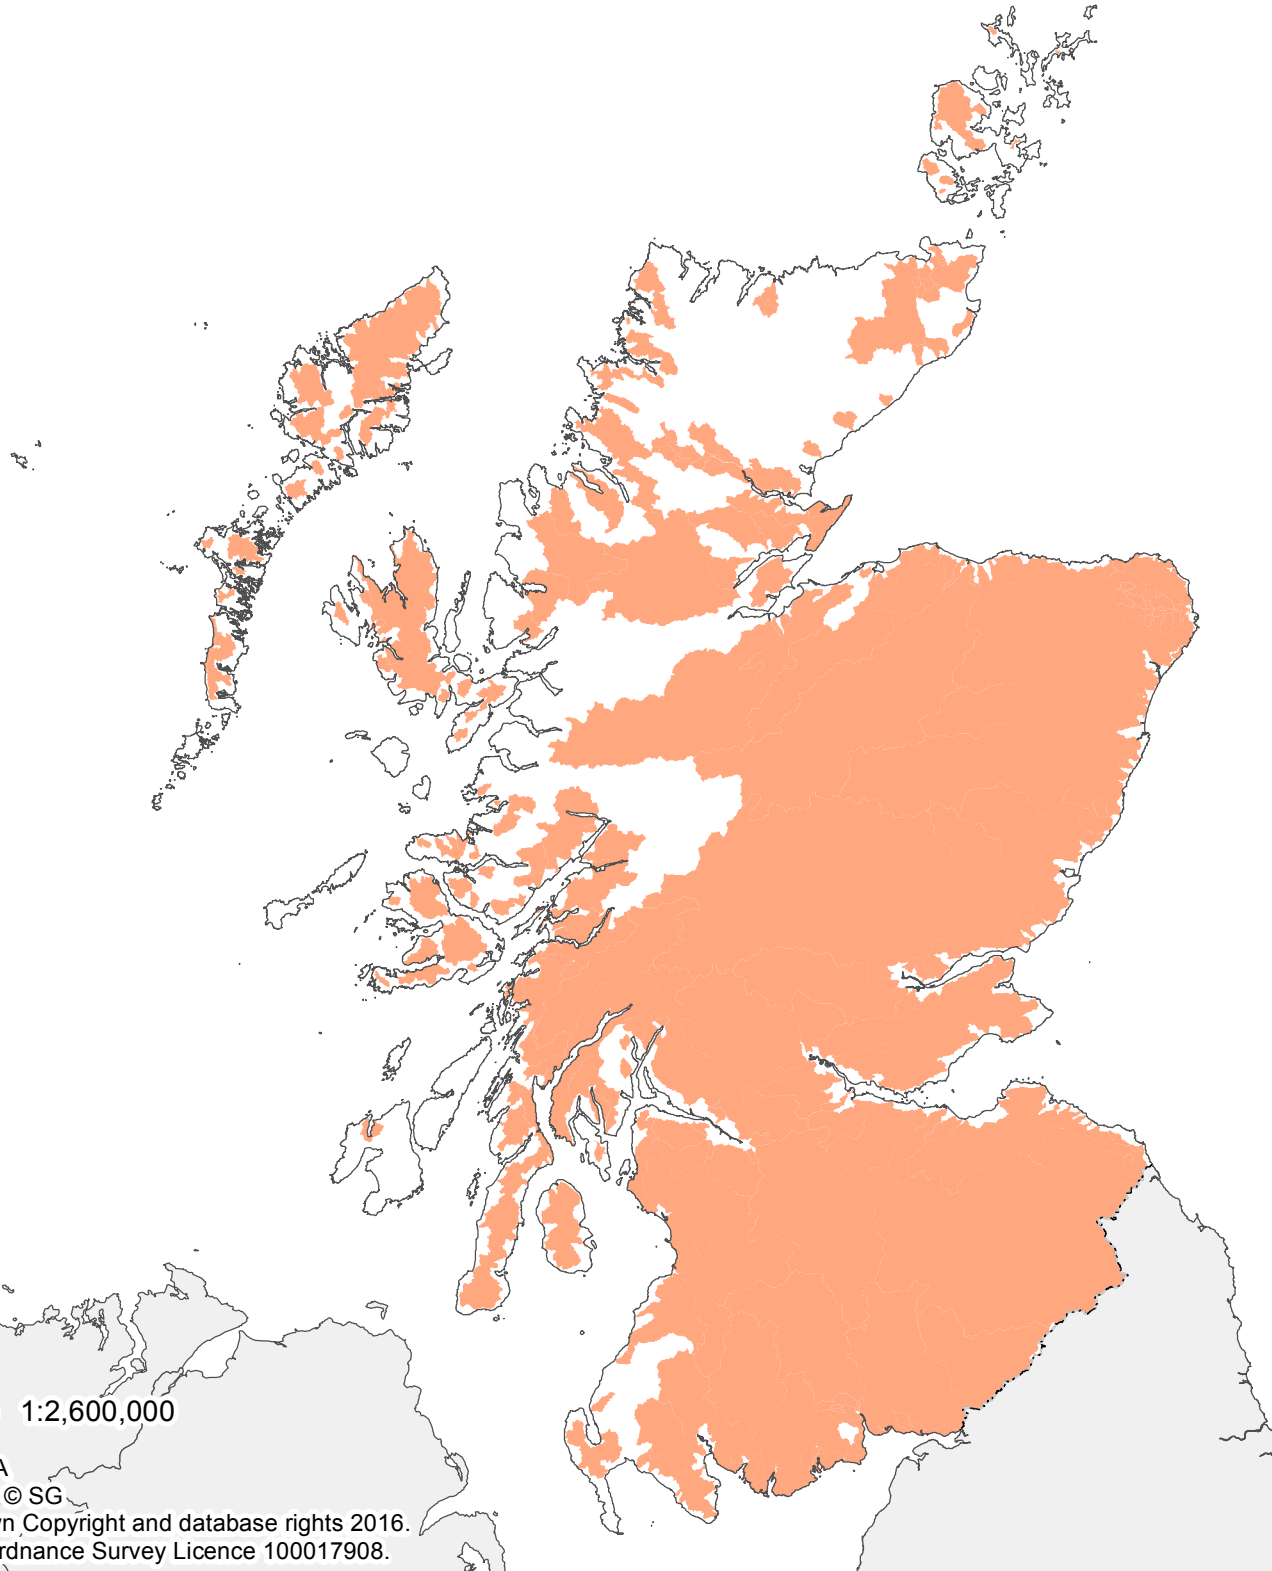

Scottish Natural Heritage
Dualchas Nàdair na h-Alba

The Scottish Government
Riaghaltas na h-Alba

Rural Sustainable Drainage Systems – Pond

Updated map for 2017

Combined water quality and flood risk target areas

Scale 1:2,600,000

© SEPA
© SNH © SG
© Crown Copyright and database rights 2016.
SNH Ordnance Survey Licence 100017908.