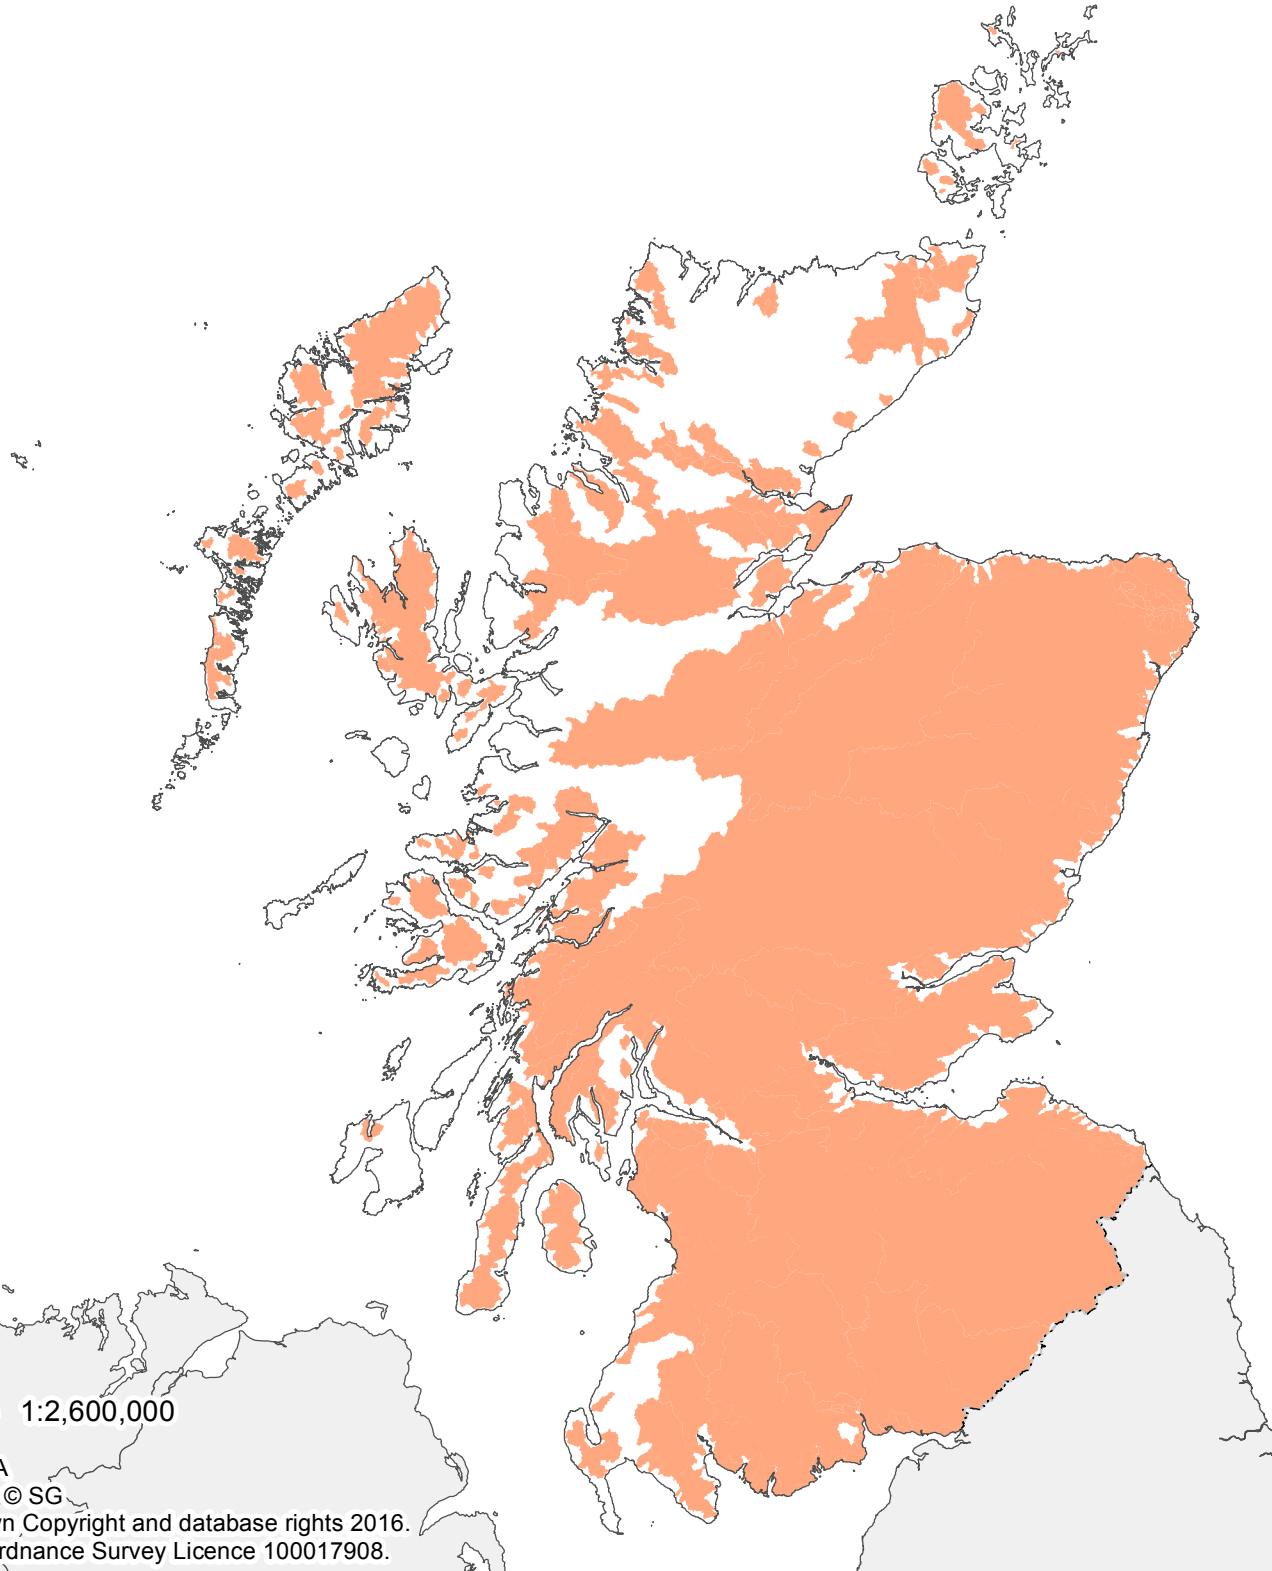

Scottish Natural Heritage
Dualchas Nàdair na h-Alba

The Scottish Government
Riaghaltas na h-Alba

Rural Sustainable Drainage Systems – Wetland

Updated map for 2017

 Combined water quality and flood risk target areas

Scale 1:2,600,000

© SEPA
© SNH © SG
© Crown Copyright and database rights 2016.
SNH Ordnance Survey Licence 100017908.