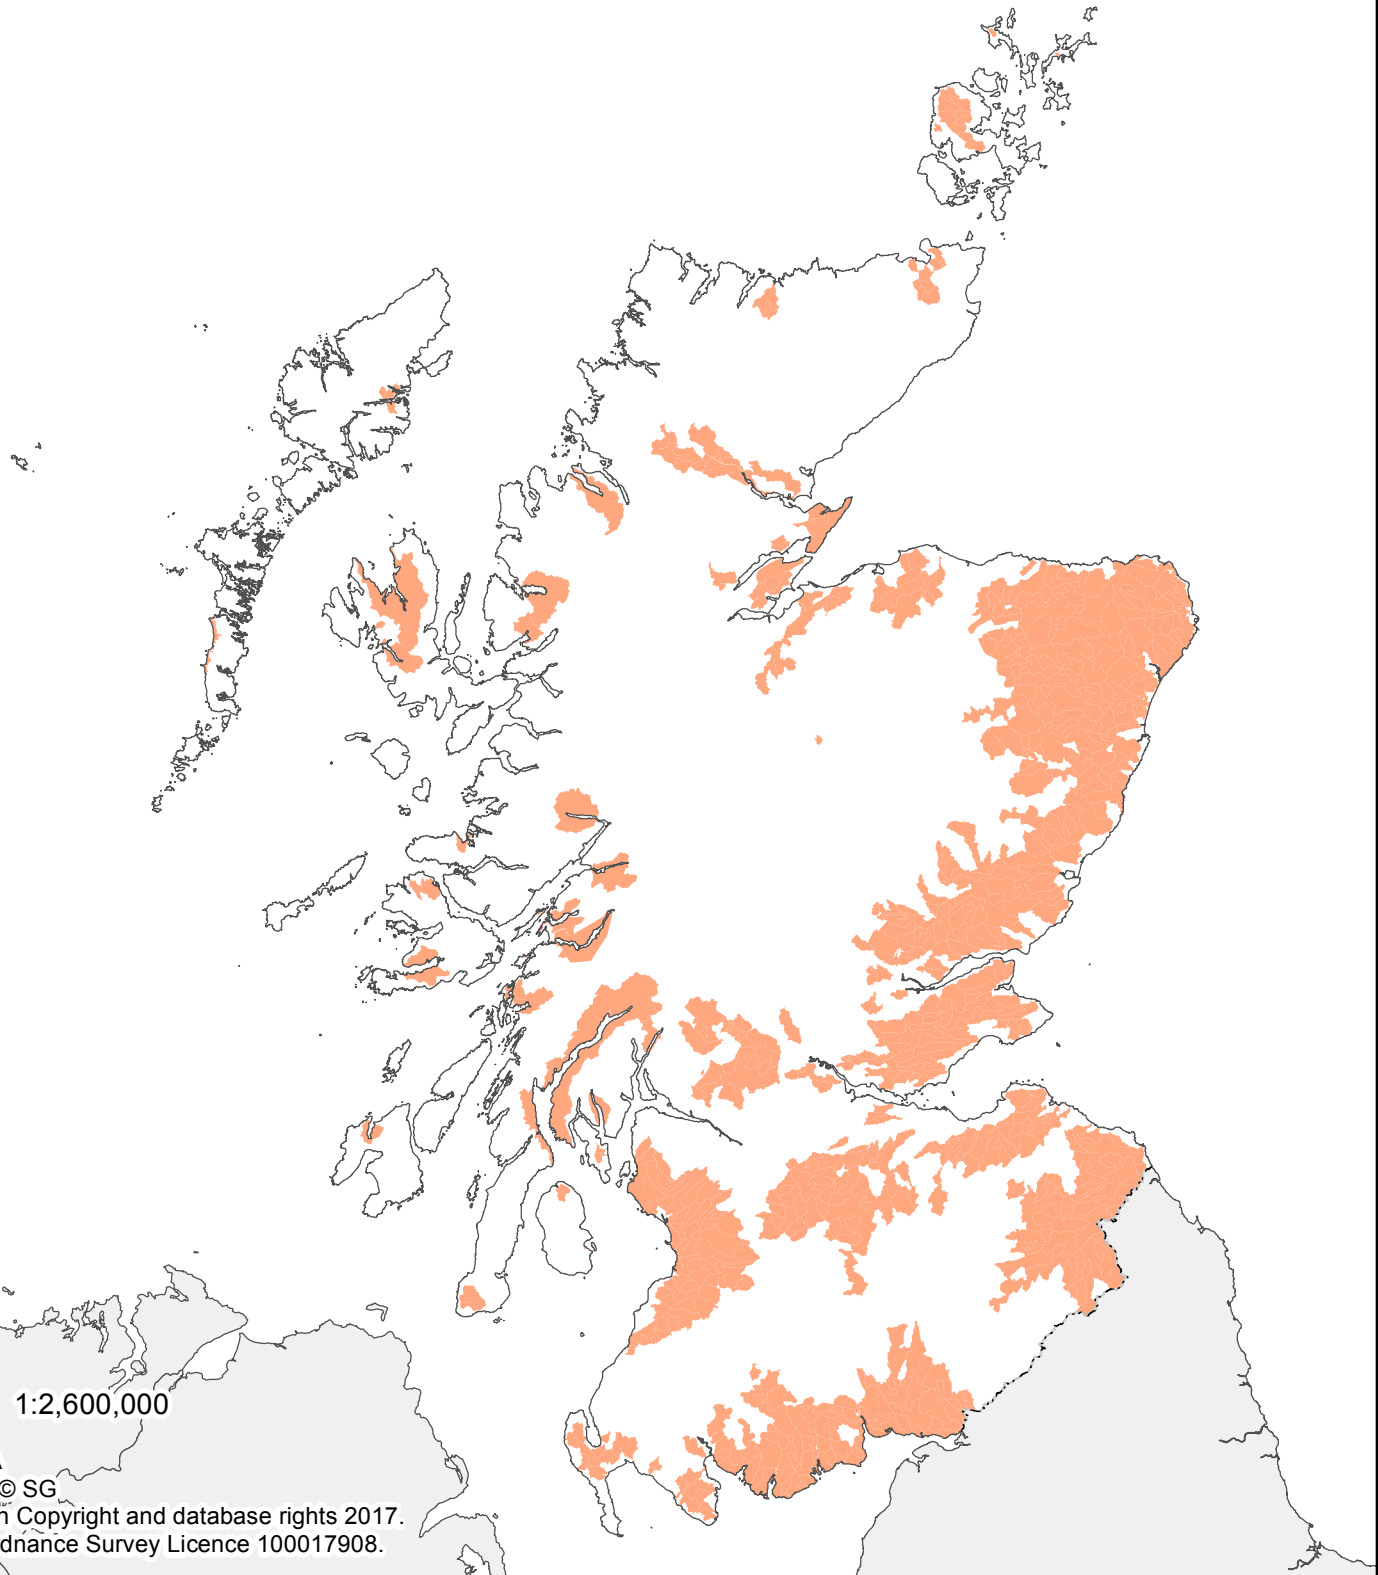

Scottish Natural Heritage
Dualchas Nàdair na h-Alba

The Scottish Government
Riaghaltas na h-Alba

Livestock Crossing

Updated map for 2018

 Water quality target area

Scale 1:2,600,000

© SEPA
© SNH © SG
© Crown Copyright and database rights 2017.
SNH Ordnance Survey Licence 100017908.