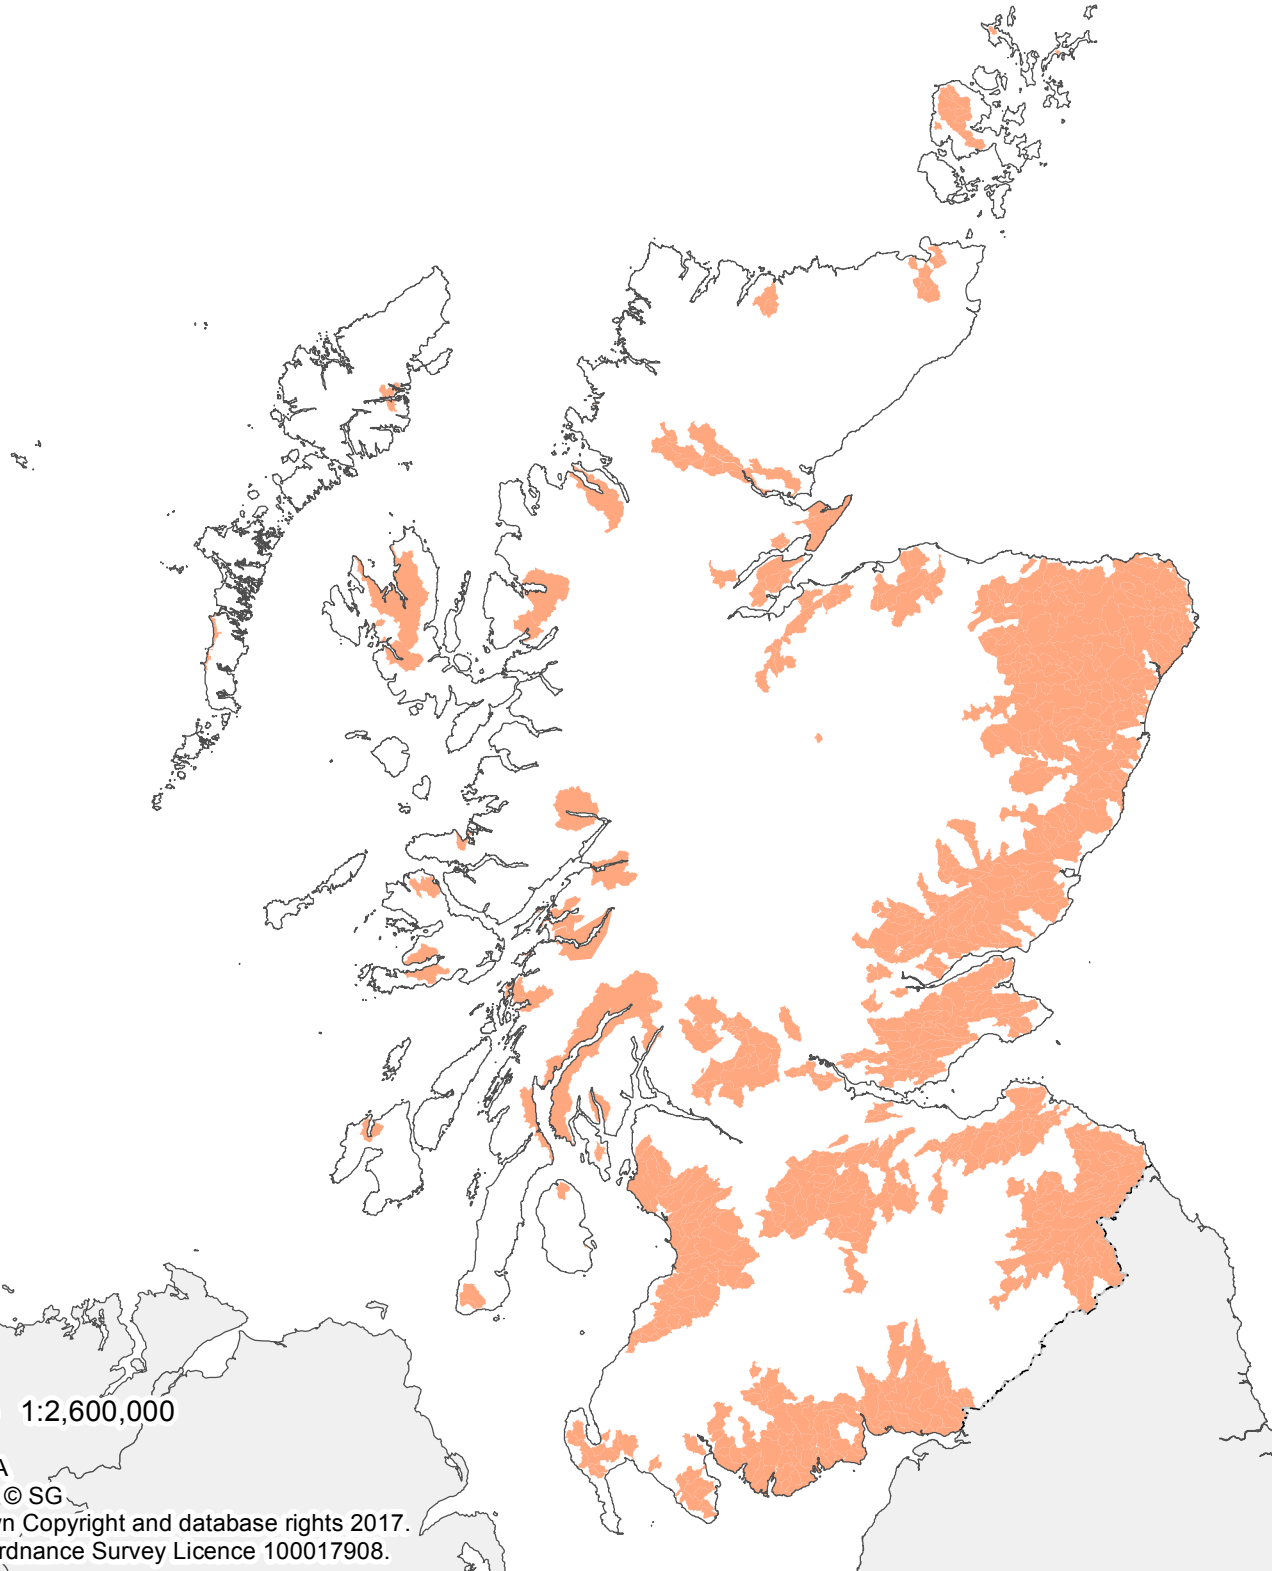

Scottish Natural Heritage
Dualchas Nàdair na h-Alba

The Scottish Government
Riaghaltas na h-Alba

Livestock Tracks

Updated map for 2018

 Water quality target area

Scale 1:2,600,000

© SEPA
© SNH © SG
© Crown Copyright and database rights 2017.
SNH Ordnance Survey Licence 100017908.