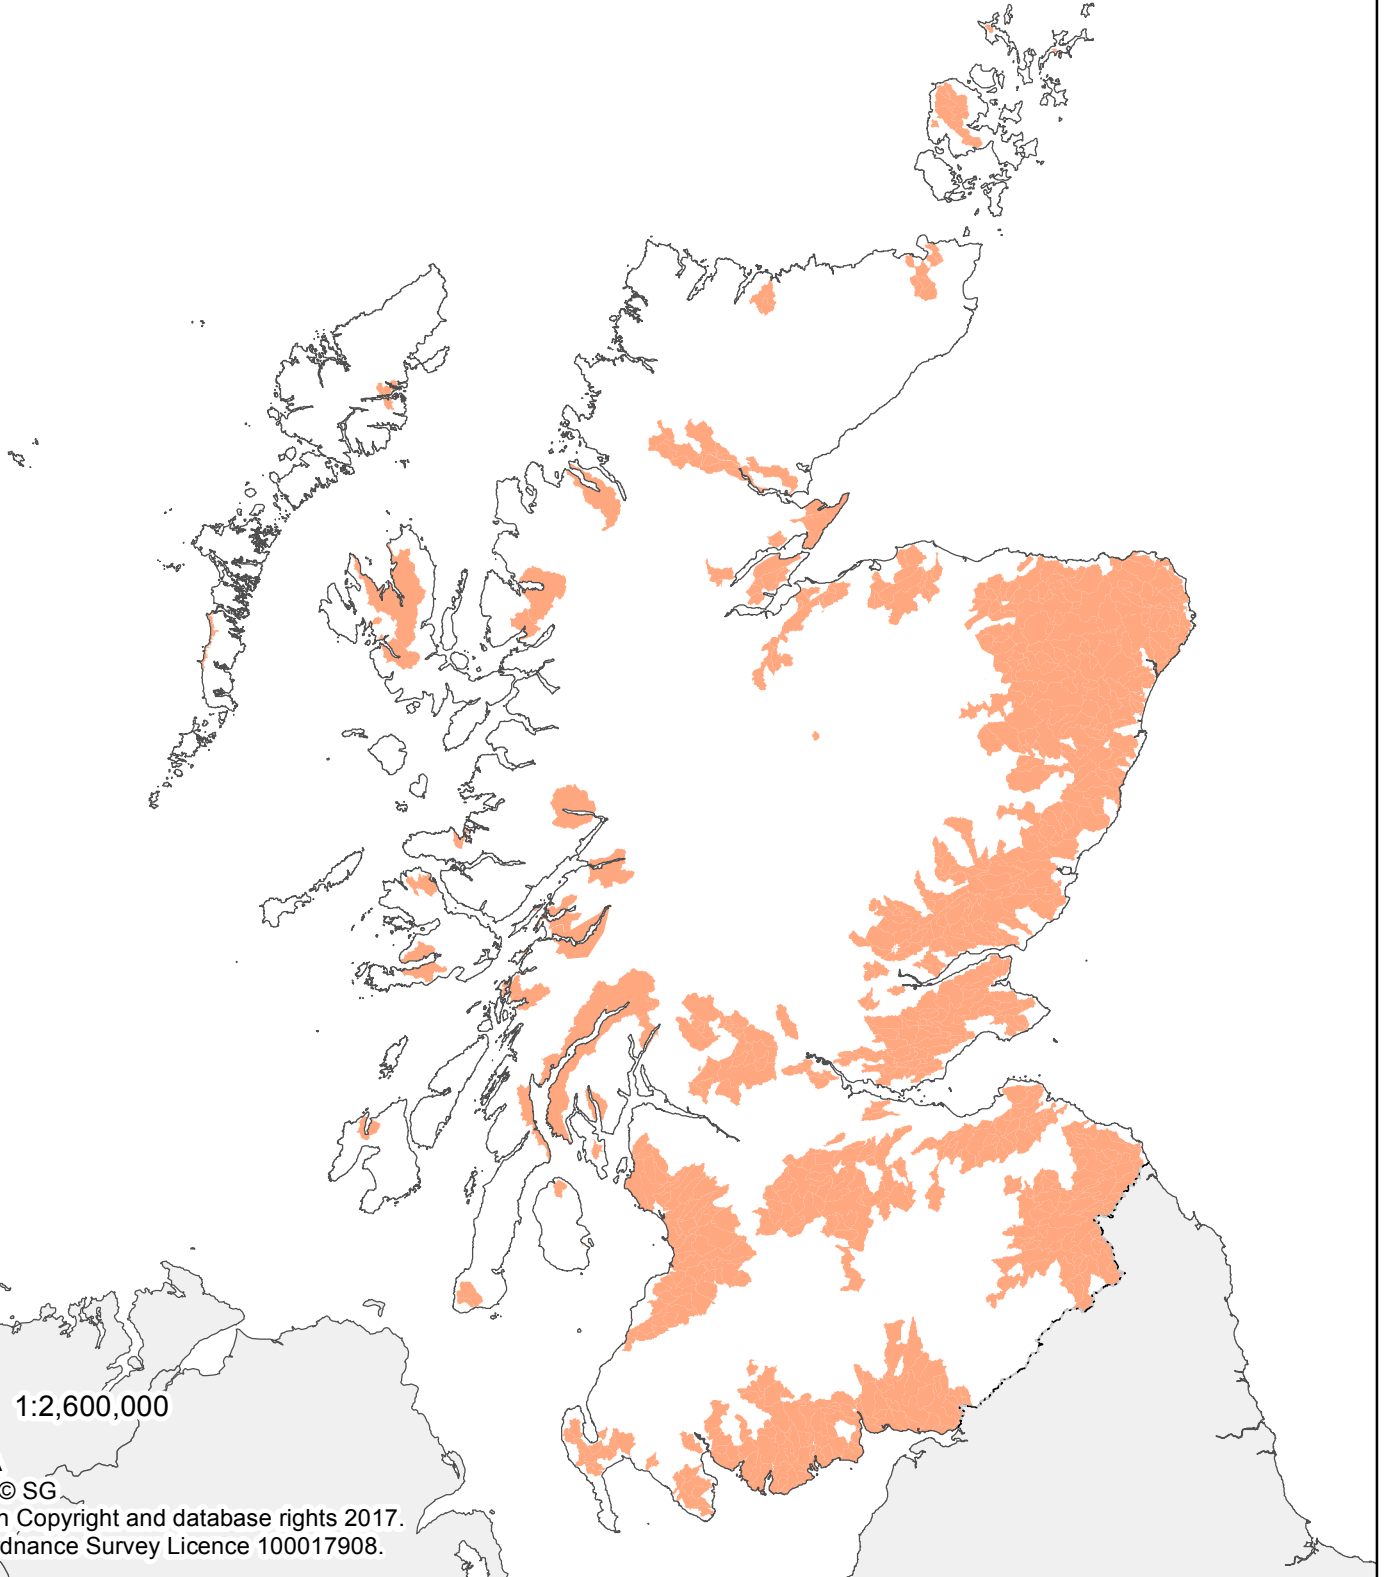

Scottish Natural Heritage
Dualchas Nàdair na h-Alba

The Scottish Government
Riaghaltas na h-Alba

Priority area for water quality

Applications for relevant options will score additional points in this area

Updated map for 2018

Scale 1:2,600,000

© SEPA
© SNH © SG
© Crown Copyright and database rights 2017.
SNH Ordnance Survey Licence 100017908.