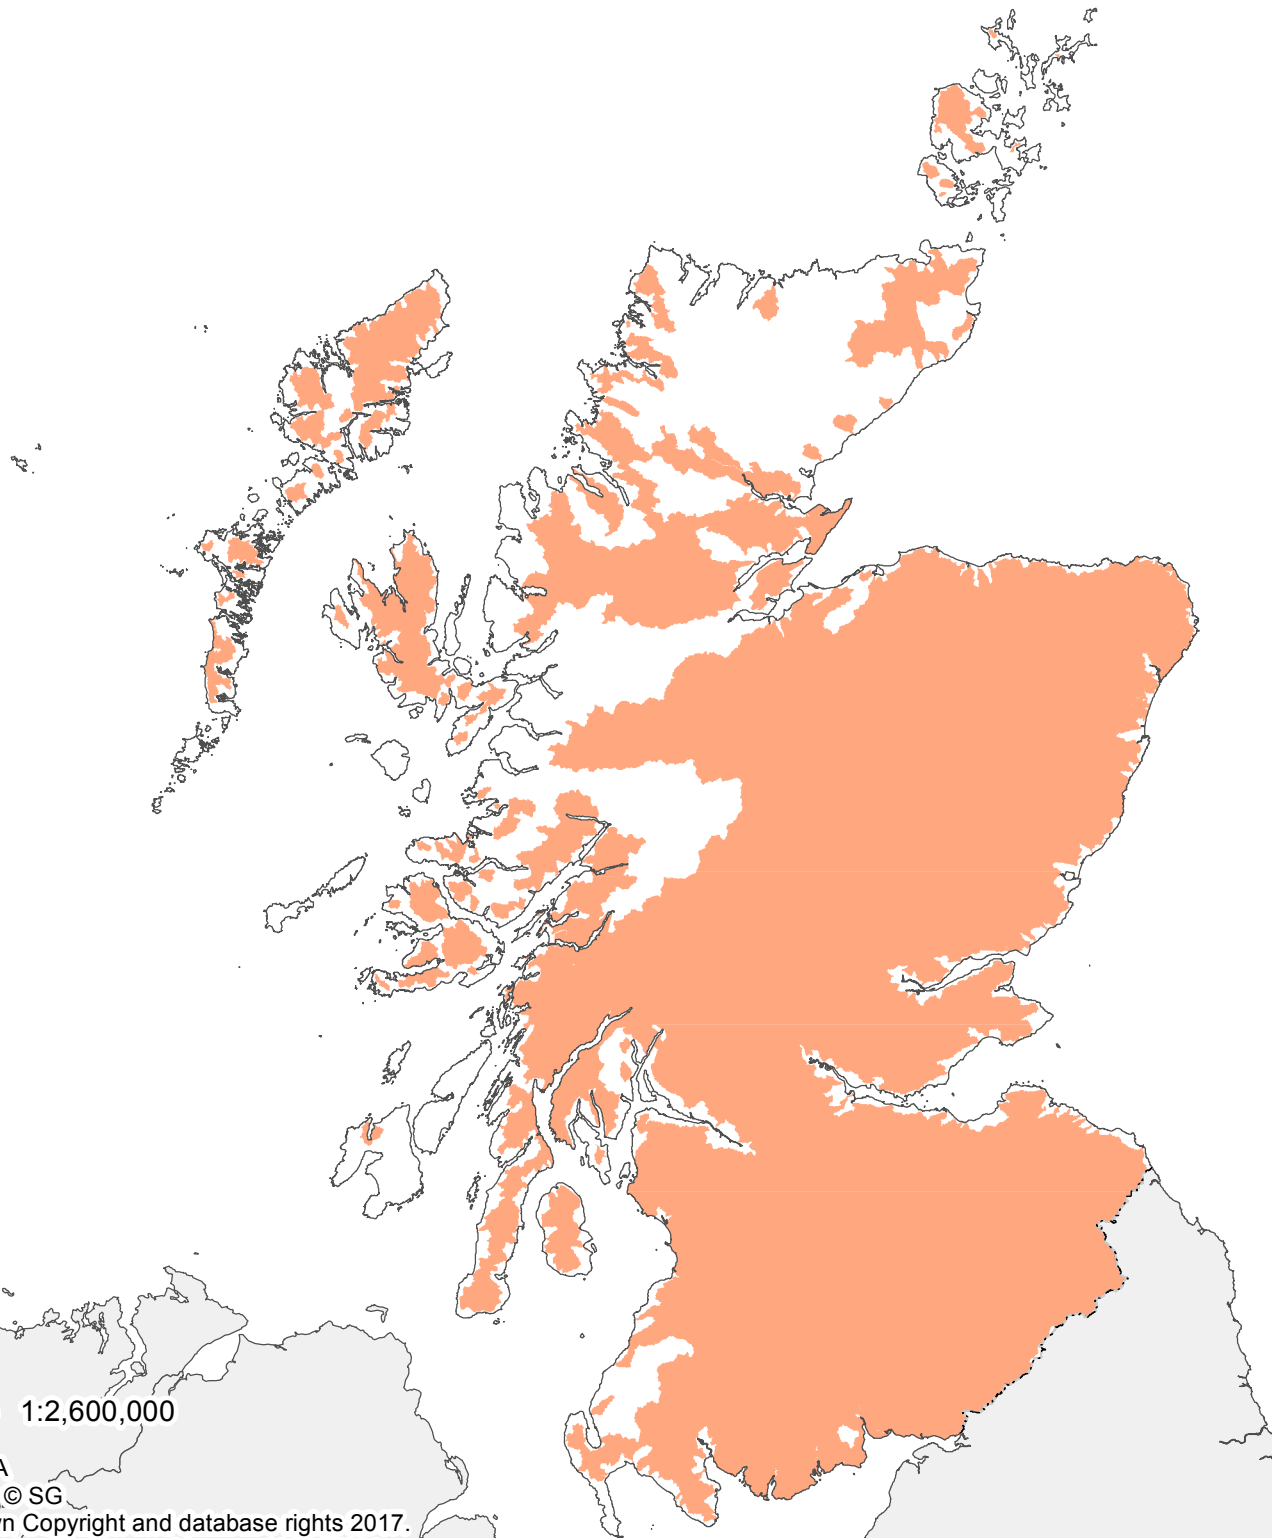

Scottish Natural Heritage
Dualchas Nàdair na h-Alba

The Scottish Government
Riaghaltas na h-Alba

Rural Sustainable Drainage Systems – Pond

Updated map for 2018

 Combined water quality and flood risk target areas

Scale 1:2,600,000

© SEPA
© SNH © SG
© Crown Copyright and database rights 2017.
SNH Ordnance Survey Licence 100017908.