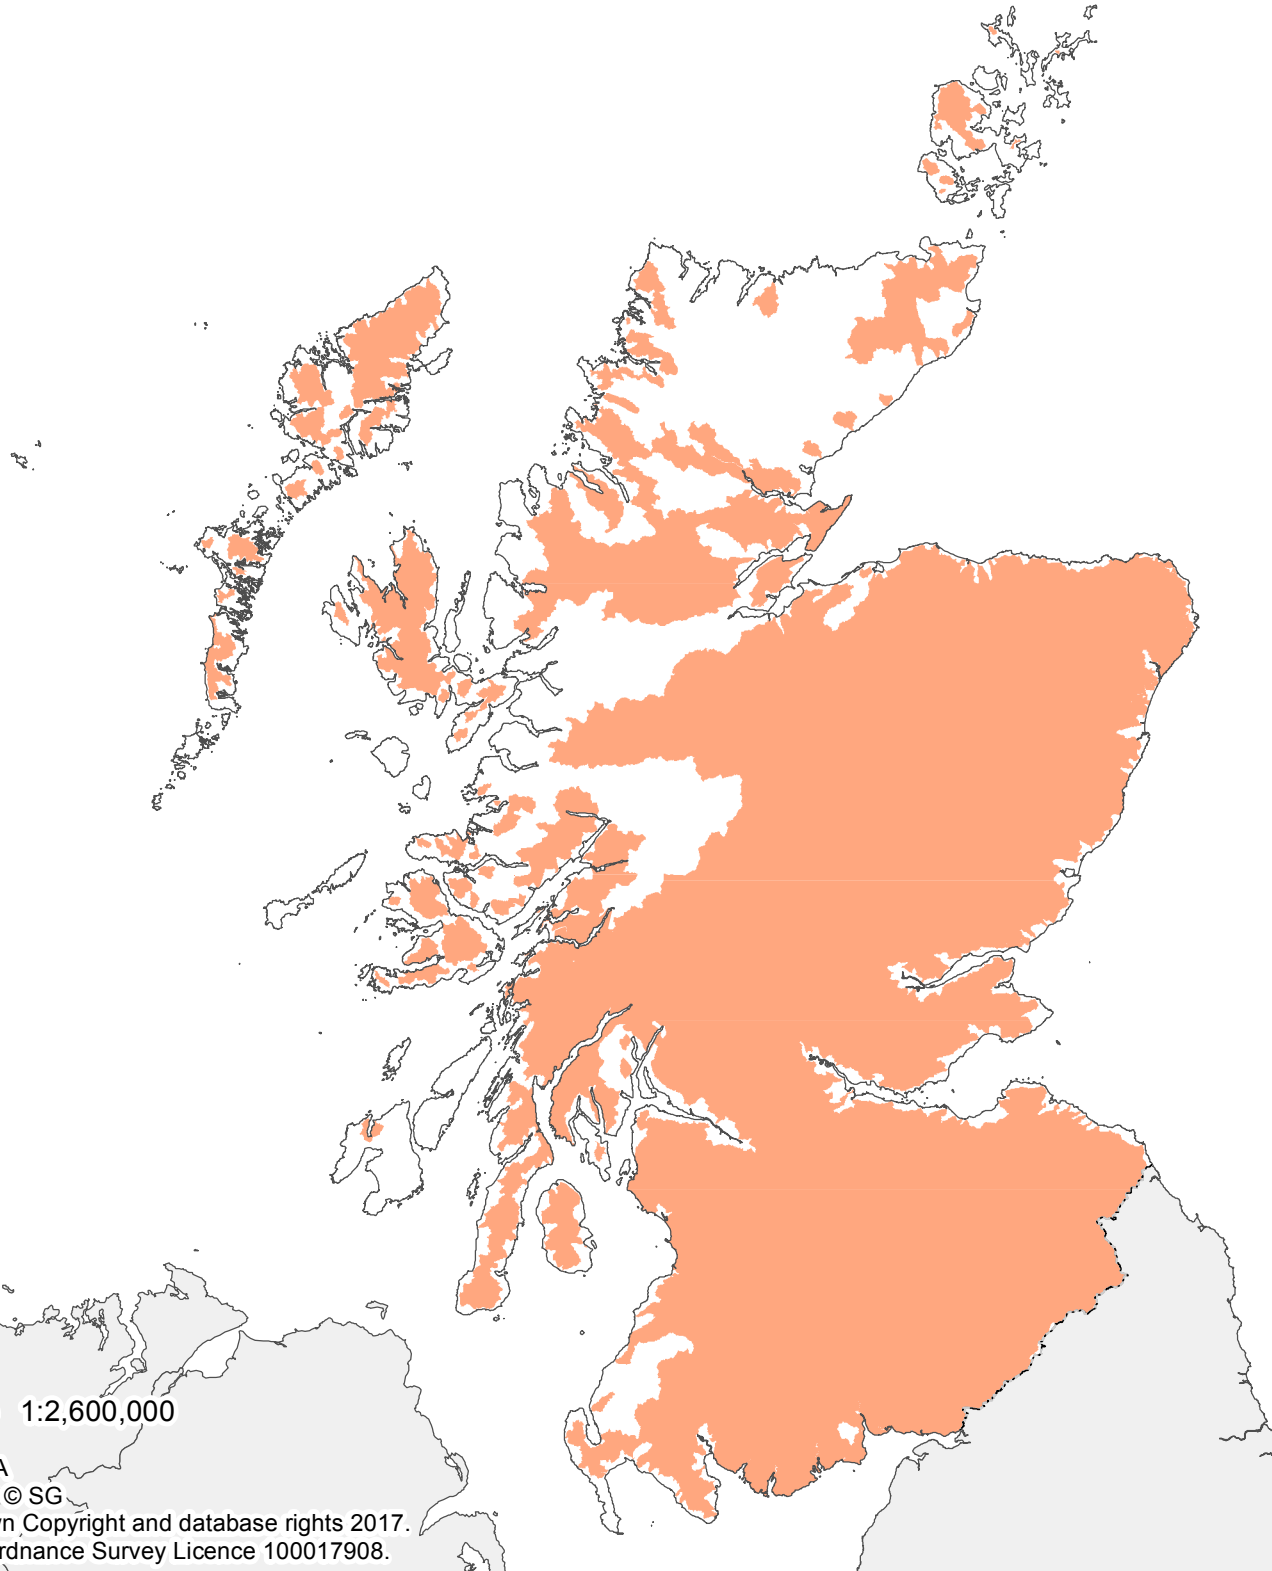

Scottish Natural Heritage  
Dualchas Nàdair na h-Alba

The Scottish Government  
Riaghaltas na h-Alba

# Rural Sustainable Drainage Systems – Swales

## Updated map for 2018

 Combined water quality and flood risk target areas

Scale 1:2,600,000

© SEPA  
© SNH © SG  
© Crown Copyright and database rights 2017.  
SNH Ordnance Survey Licence 100017908.