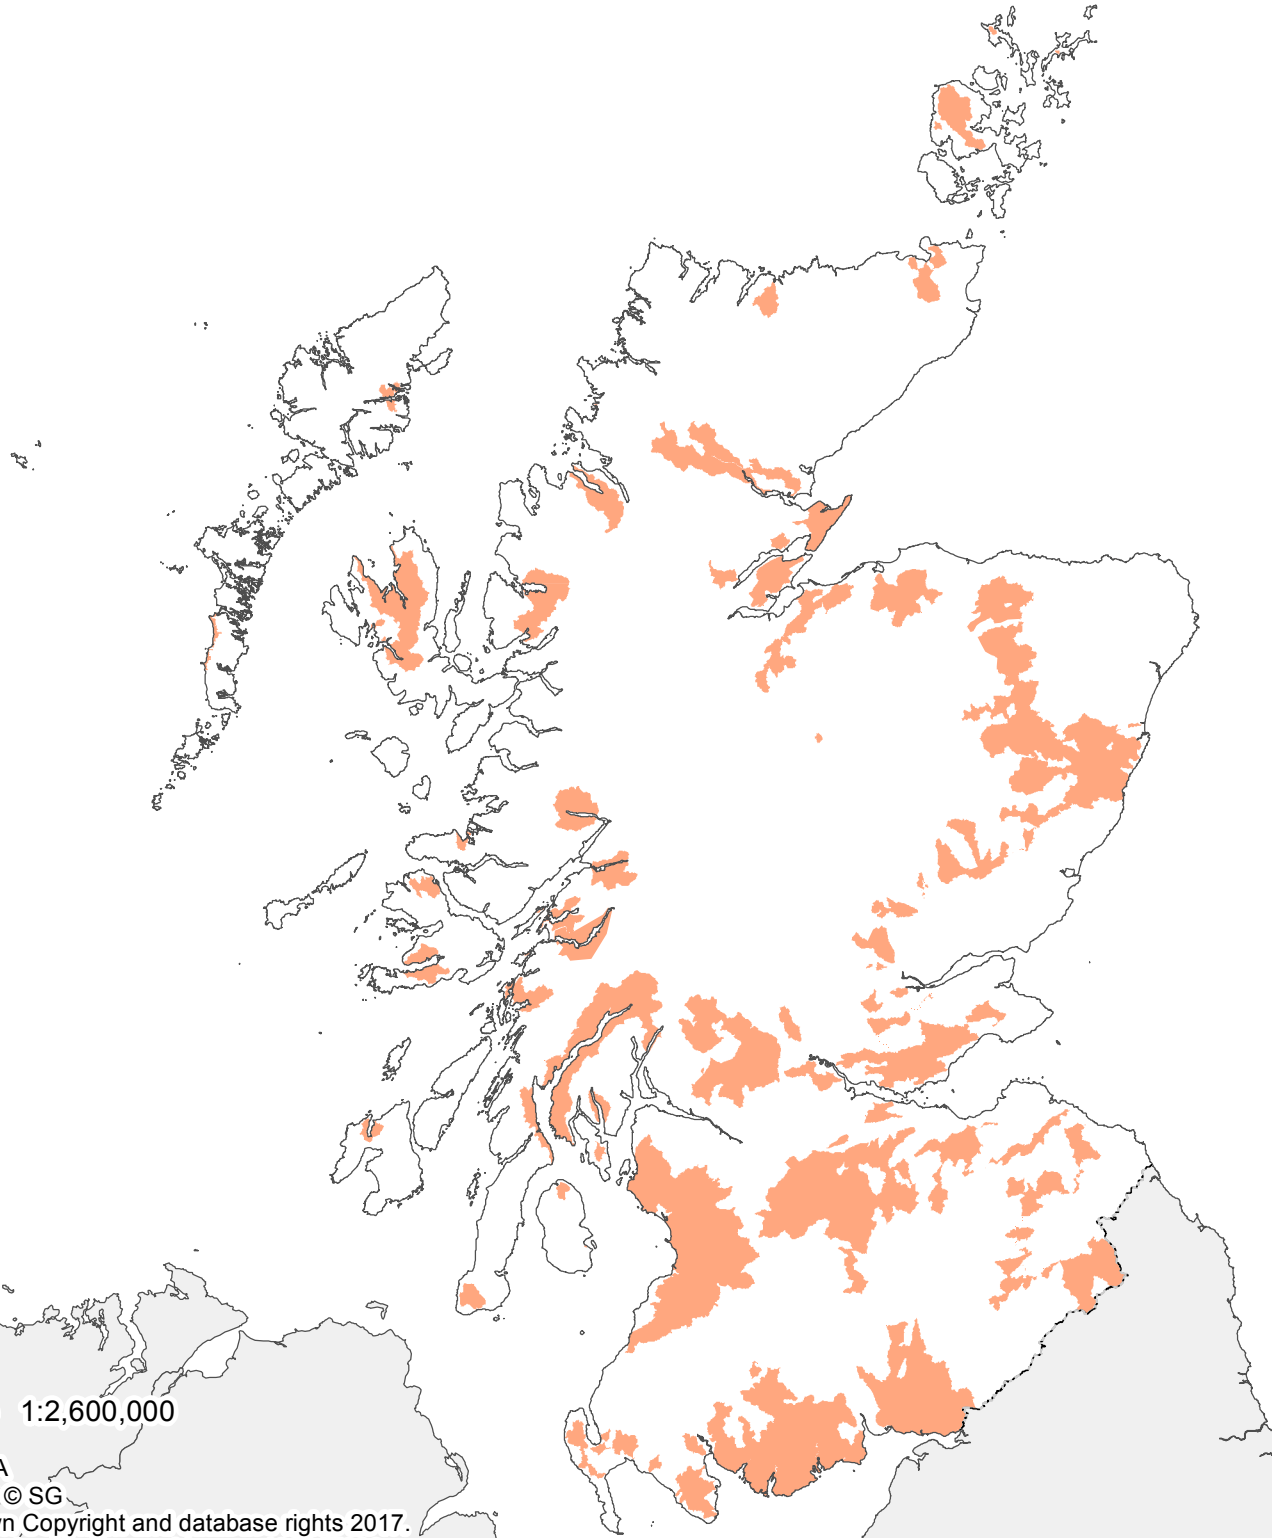

Scottish Natural Heritage
Dualchas Nàdair na h-Alba

The Scottish Government
Riaghaltas na h-Alba

Slurry Storage

Updated map for 2018

 Water quality target area excluding Nitrate Vulnerable Zones

Scale 1:2,600,000

© SEPA
© SNH © SG
© Crown Copyright and database rights 2017.
SNH Ordnance Survey Licence 100017908.