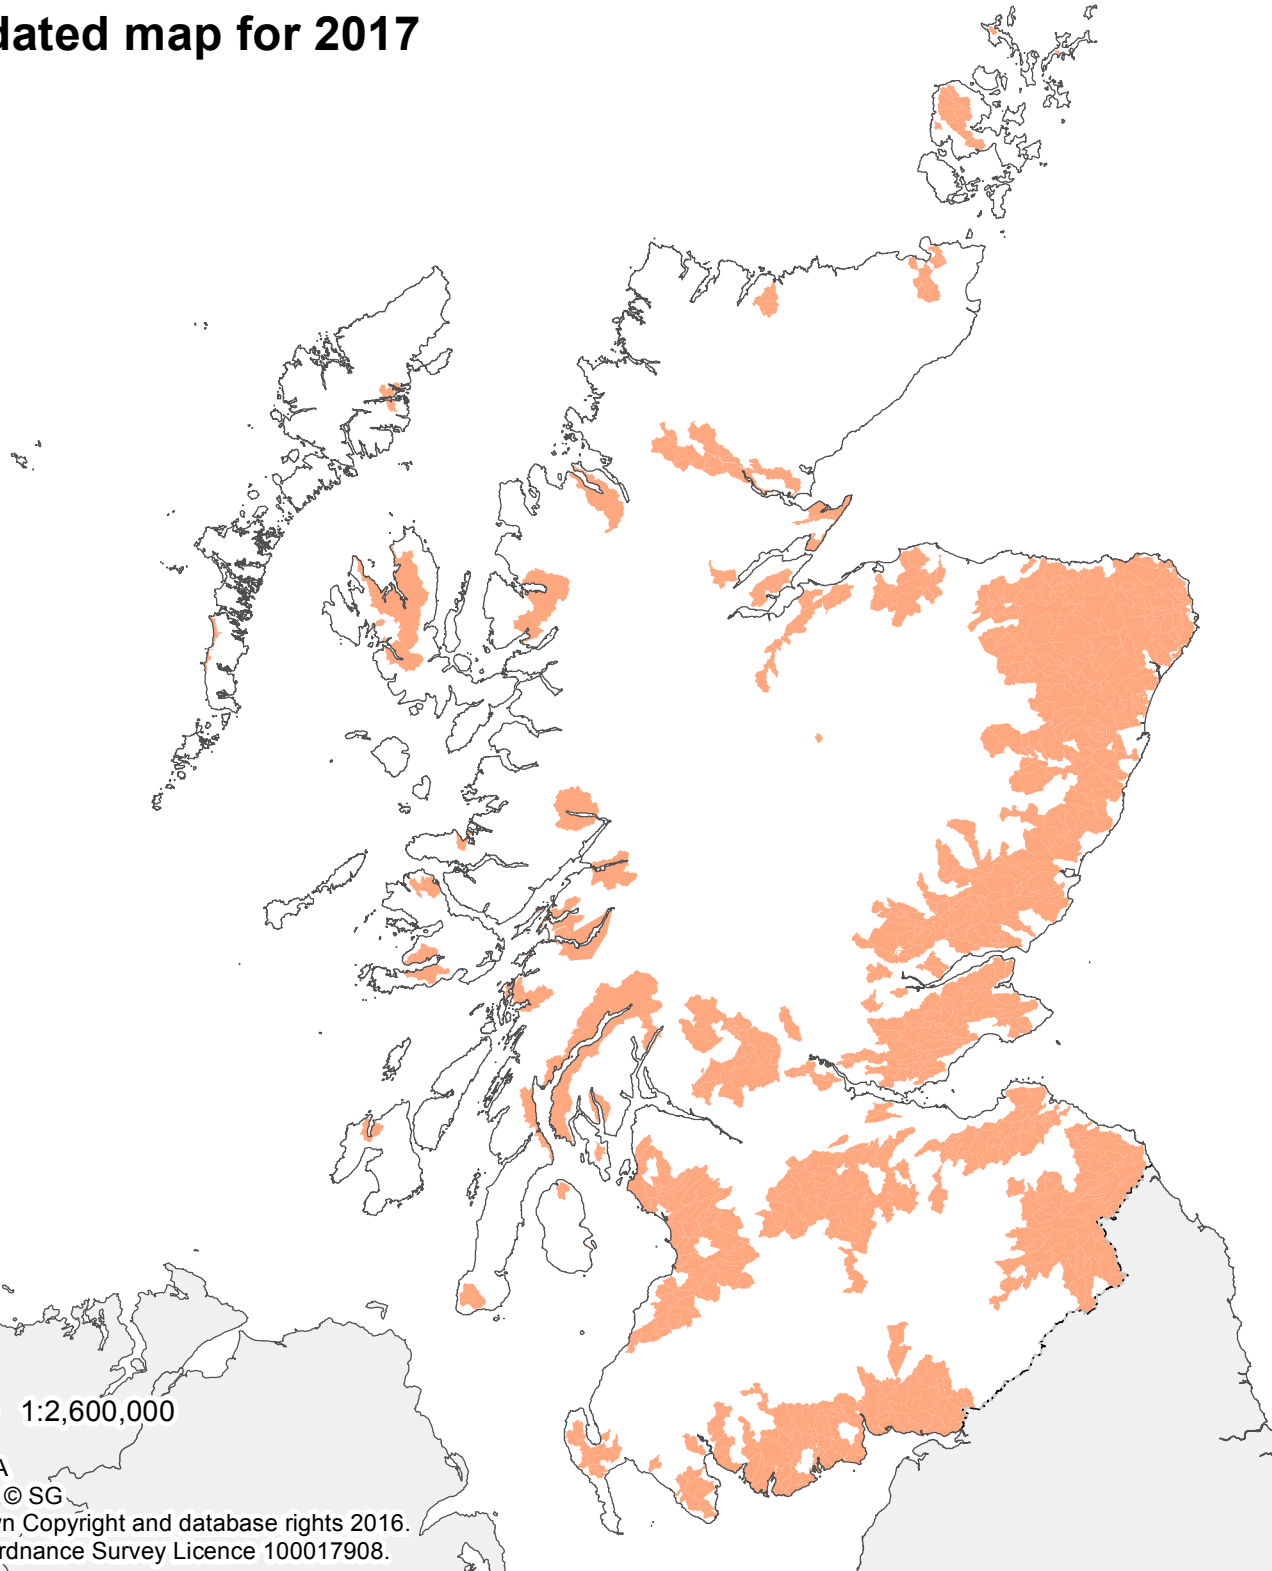

Scottish Natural Heritage
Dualchas Nàdair na h-Alba

The Scottish Government
Riaghaltas na h-Alba

National Priority: water environment Diffuse pollution priority area for SRDP

Applications which contribute to "good status" of water bodies may score additional points in this area

Updated map for 2017

Scale 1:2,600,000

© SEPA
© SNH © SG
© Crown Copyright and database rights 2016.
SNH Ordnance Survey Licence 100017908.