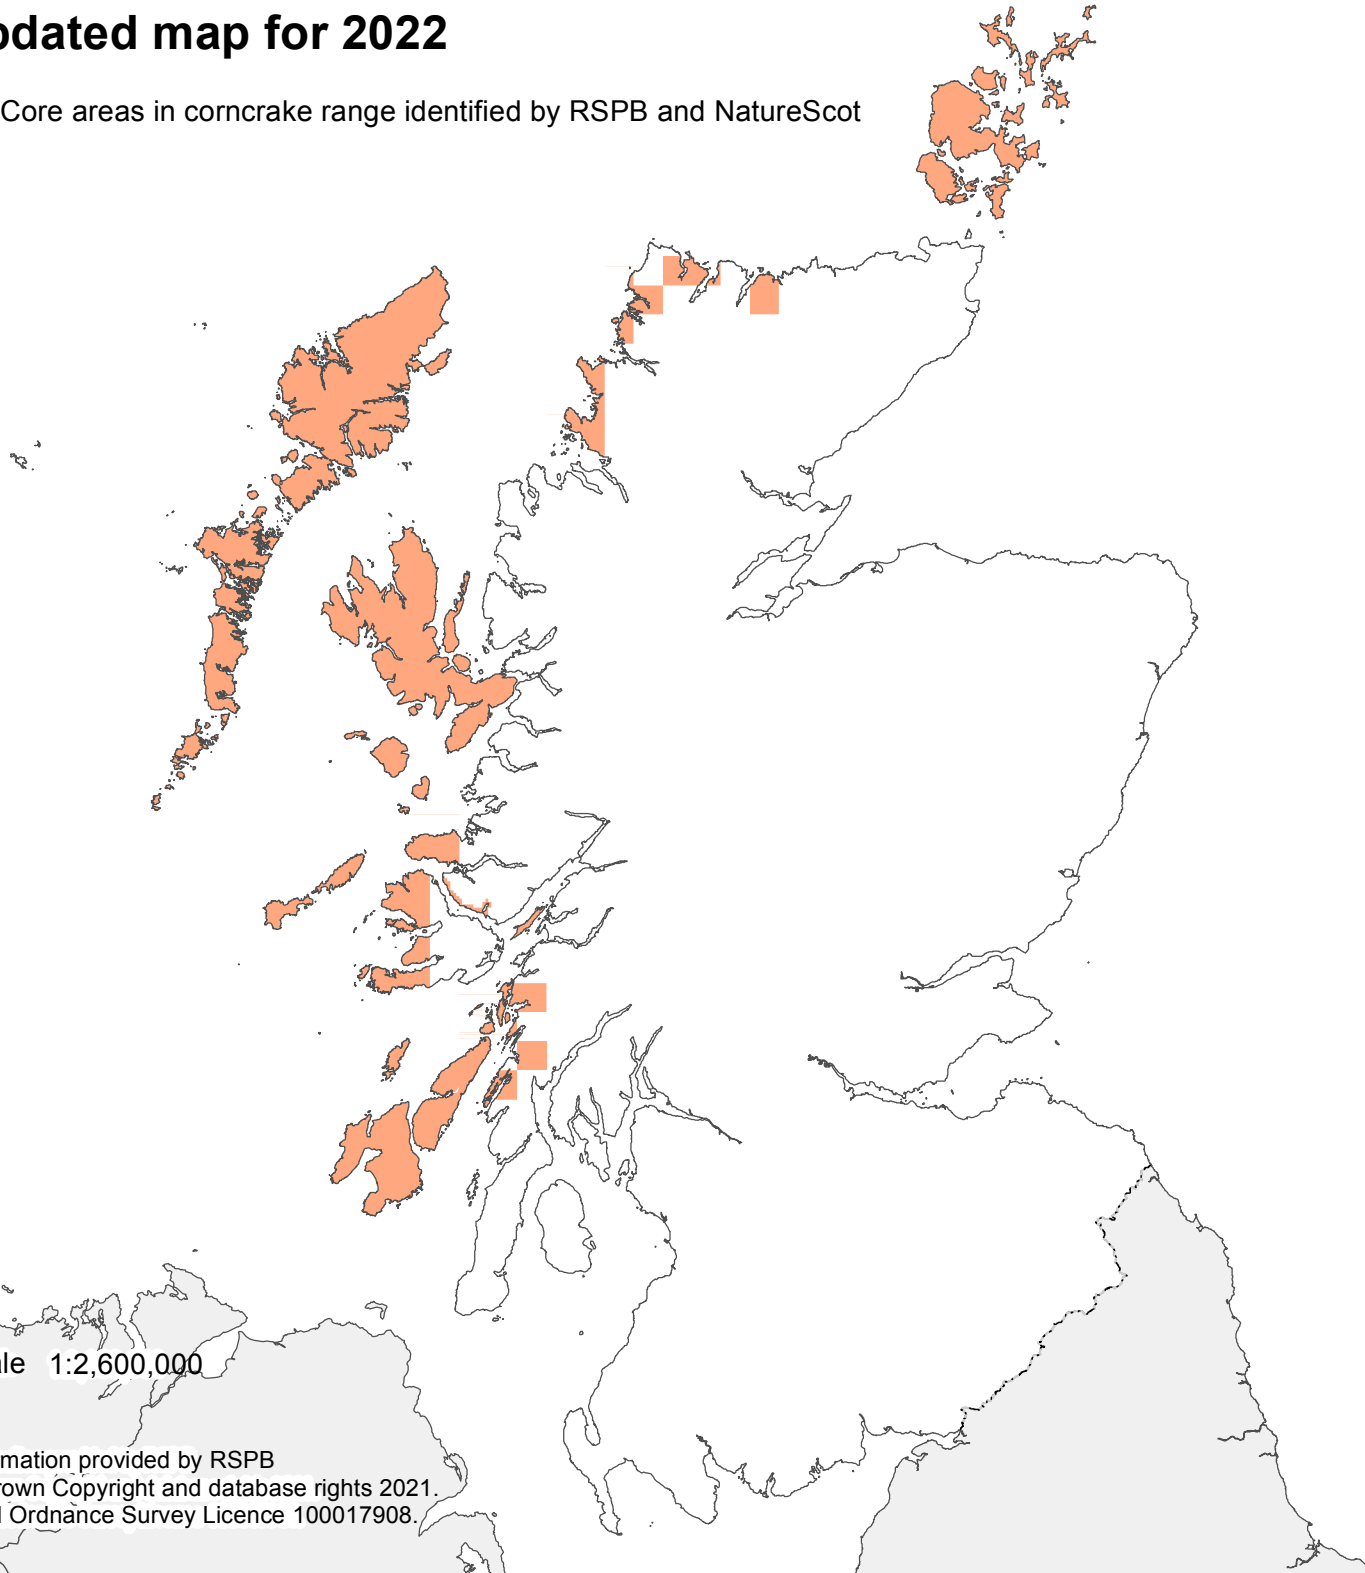

National Priority – Biodiversity Vulnerable Priority Species Target Map

Corncrake (*Crex crex*)

Updated map for 2022

 Core areas in corncrake range identified by RSPB and NatureScot

Scale 1:2,600,000

Information provided by RSPB
© Crown Copyright and database rights 2021.
SNH Ordnance Survey Licence 100017908.