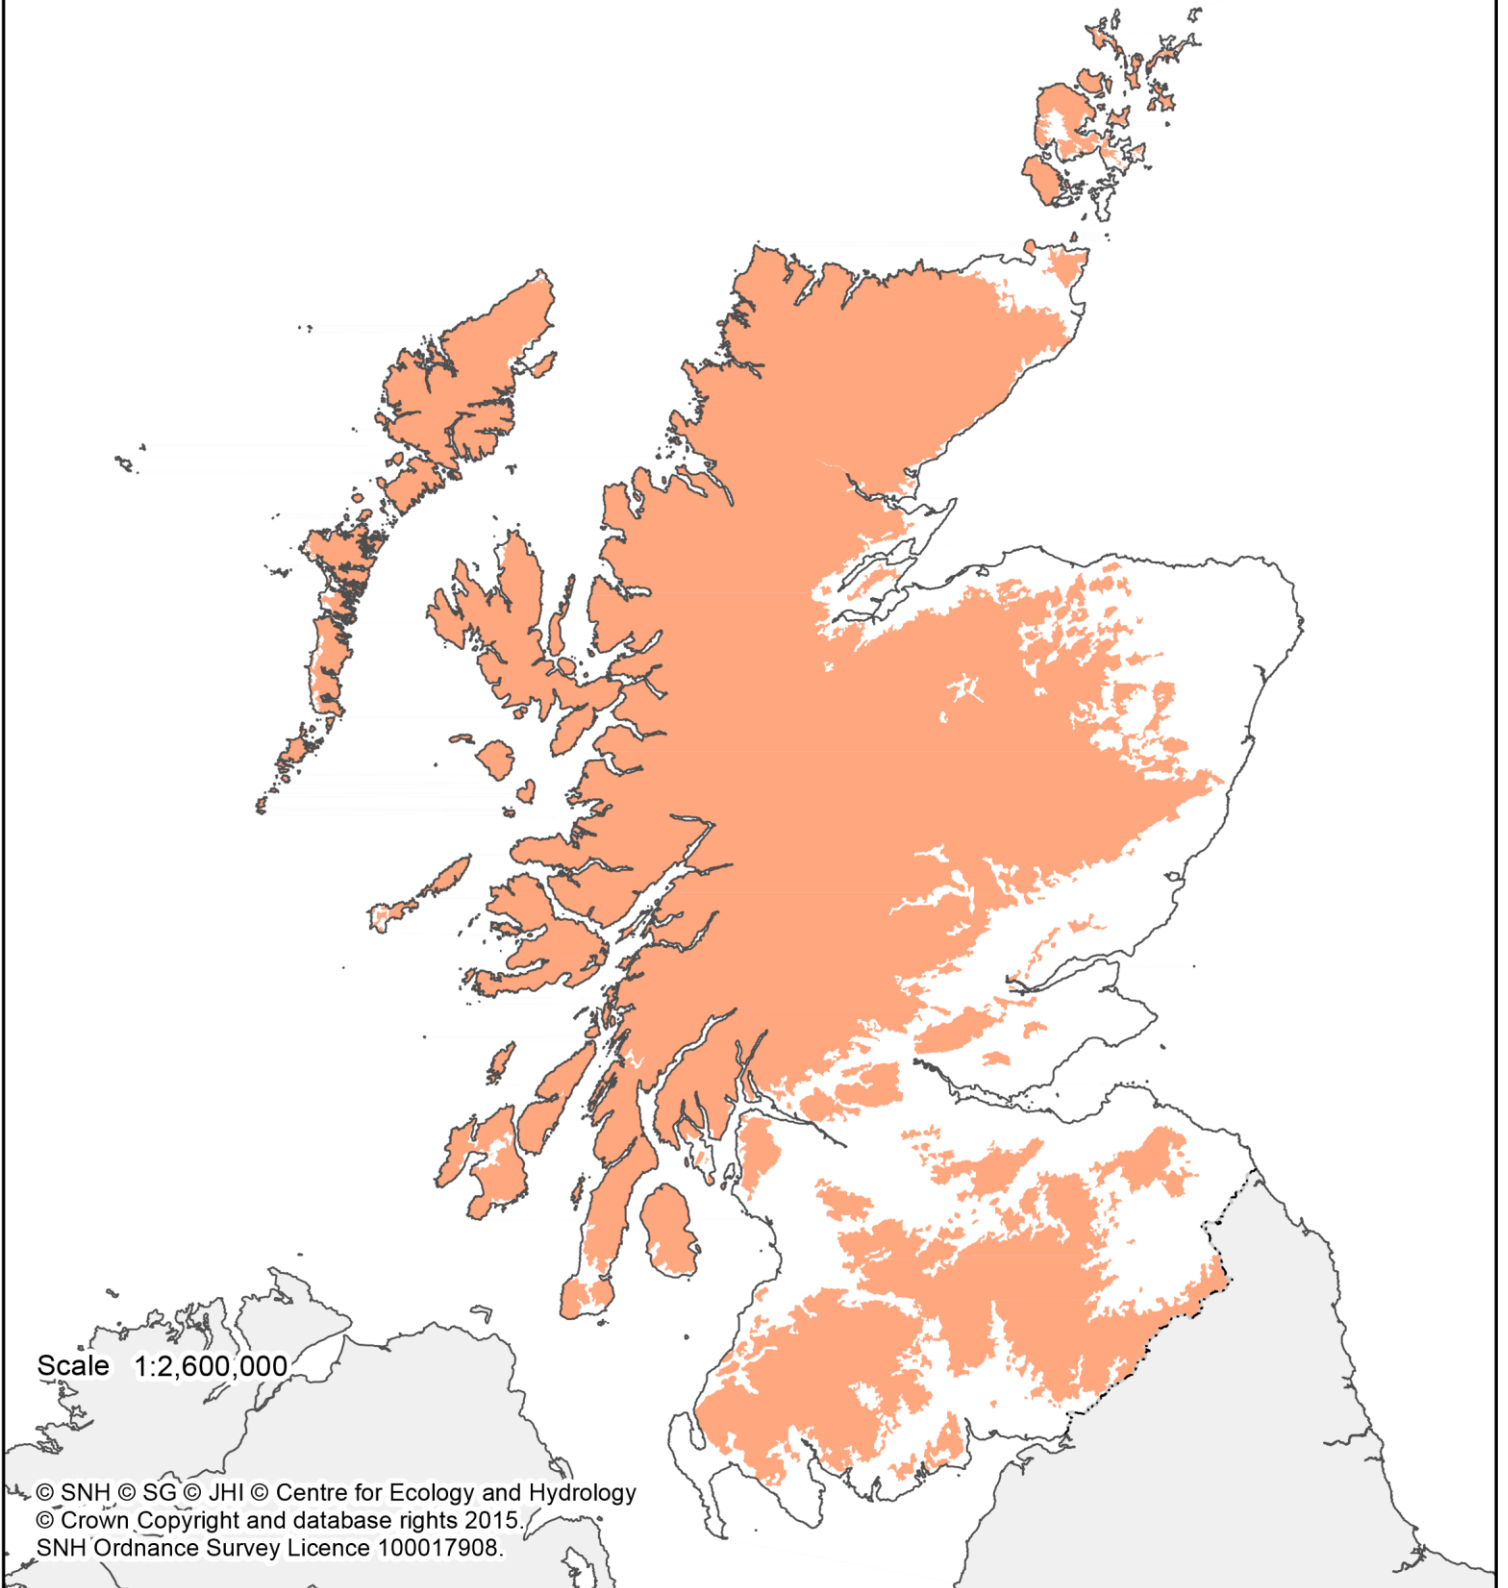

Scottish Natural Heritage  
Dualchas Nàdair na h-Alba

The Scottish Government  
Riaghaltas na h-Alba

Stock Control for the environmental management of designated sites  
(formerly called Stock Disposal)

## Updated map for 2016

 Upland and intermediate areas

Scale 1:2,600,000

© SNH © SG © JHI © Centre for Ecology and Hydrology  
© Crown Copyright and database rights 2015.  
SNH Ordnance Survey Licence 100017908.