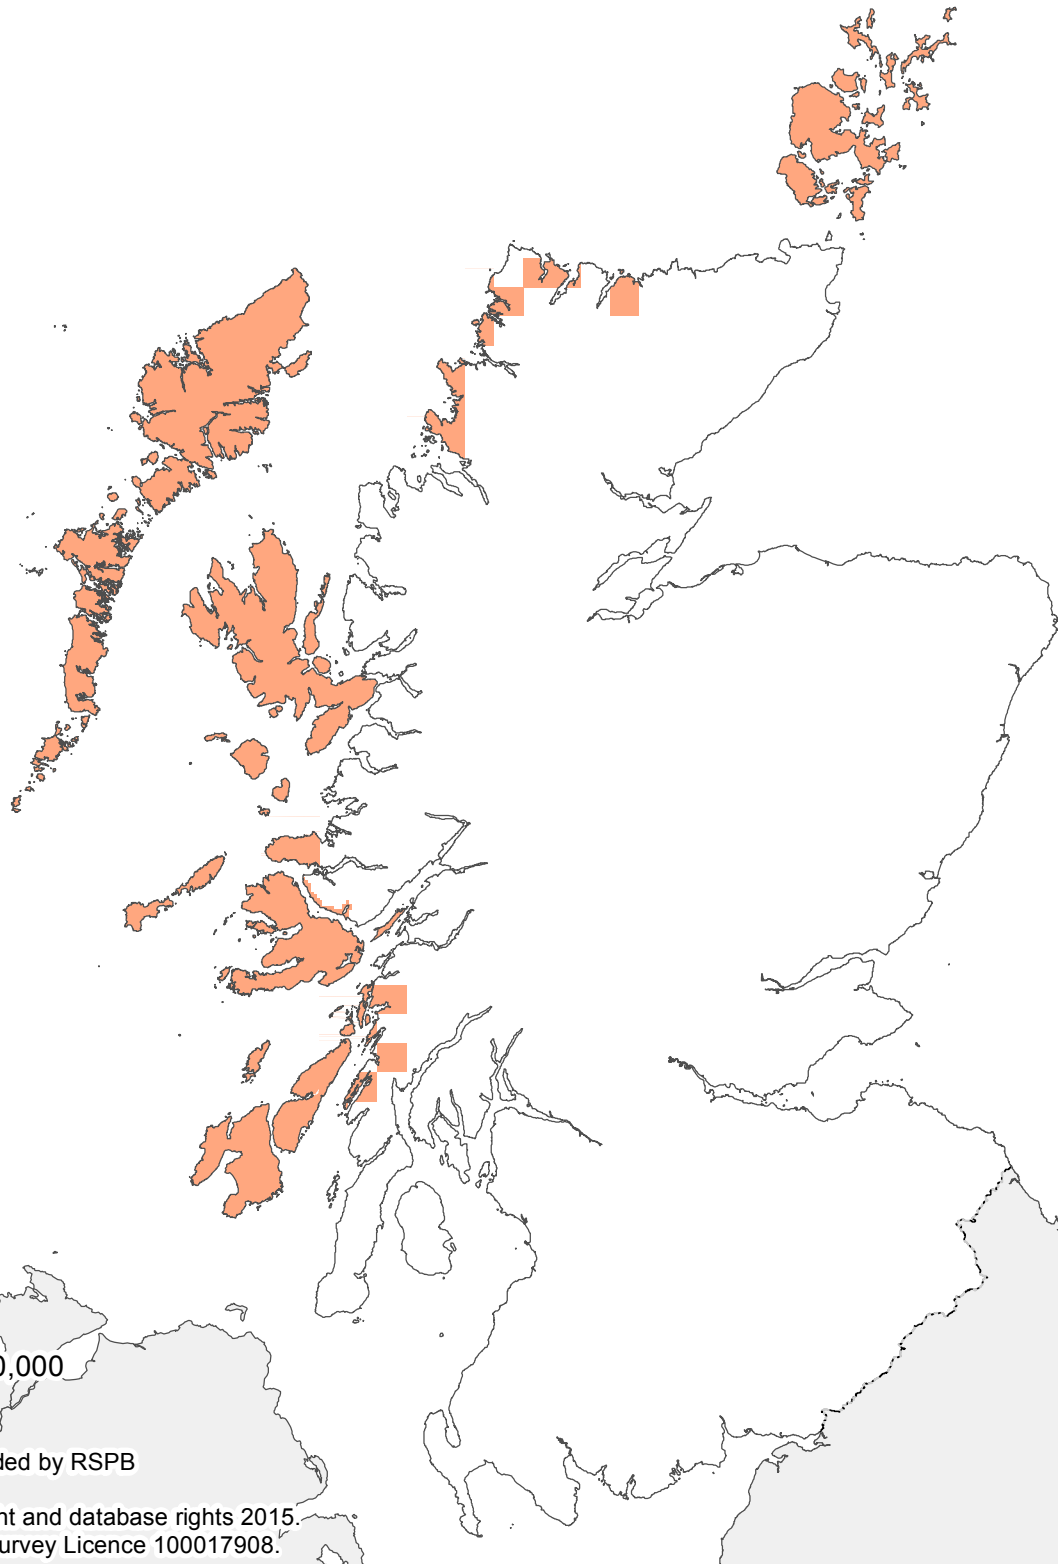

Scottish Natural Heritage
Dualchas Nàdair na h-Alba

National Priority – Biodiversity Vulnerable Priority Species Target Map

Corncrake (*Crex crex*)

Updated map for 2016

Core areas in corncrake range identified by RSPB and SNH

Scale 1:2,600,000

Information provided by RSPB
© SNH © SG
© Crown Copyright and database rights 2015.
SNH Ordnance Survey Licence 100017908.