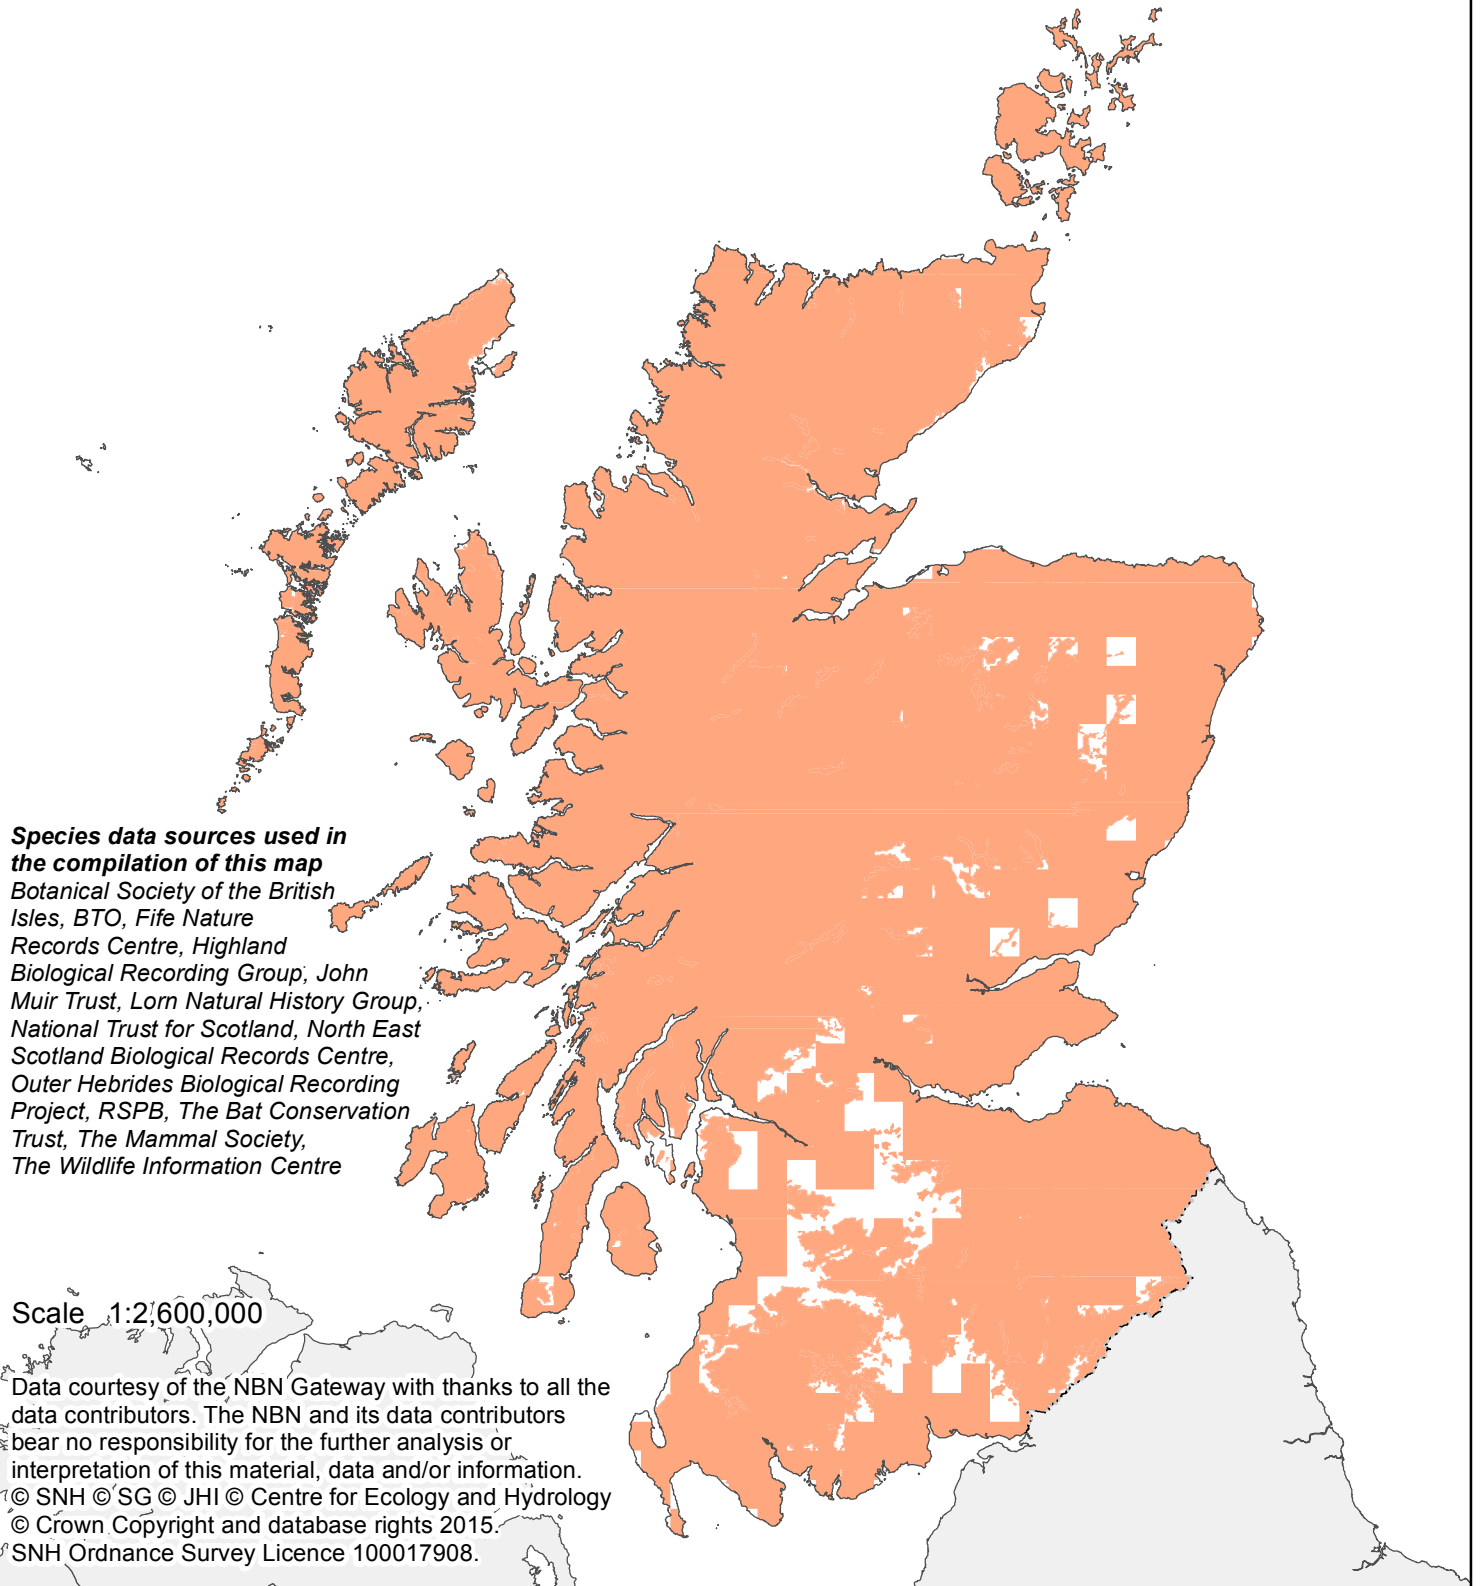

Scottish Natural Heritage
Dualchas Nàdair na h-Alba

National Priority – Biodiversity Vulnerable Priority Species Target Map

Twite (*Carduelis flavirostris*)

Updated map for 2016

Species data sources used in the compilation of this map

Scale 1:2,600,000

Data courtesy of the NBN Gateway with thanks to all the data contributors. The NBN and its data contributors bear no responsibility for the further analysis or interpretation of this material, data and/or information.
© SNH © SG © JHI © Centre for Ecology and Hydrology
© Crown Copyright and database rights 2015.
SNH Ordnance Survey Licence 100017908.