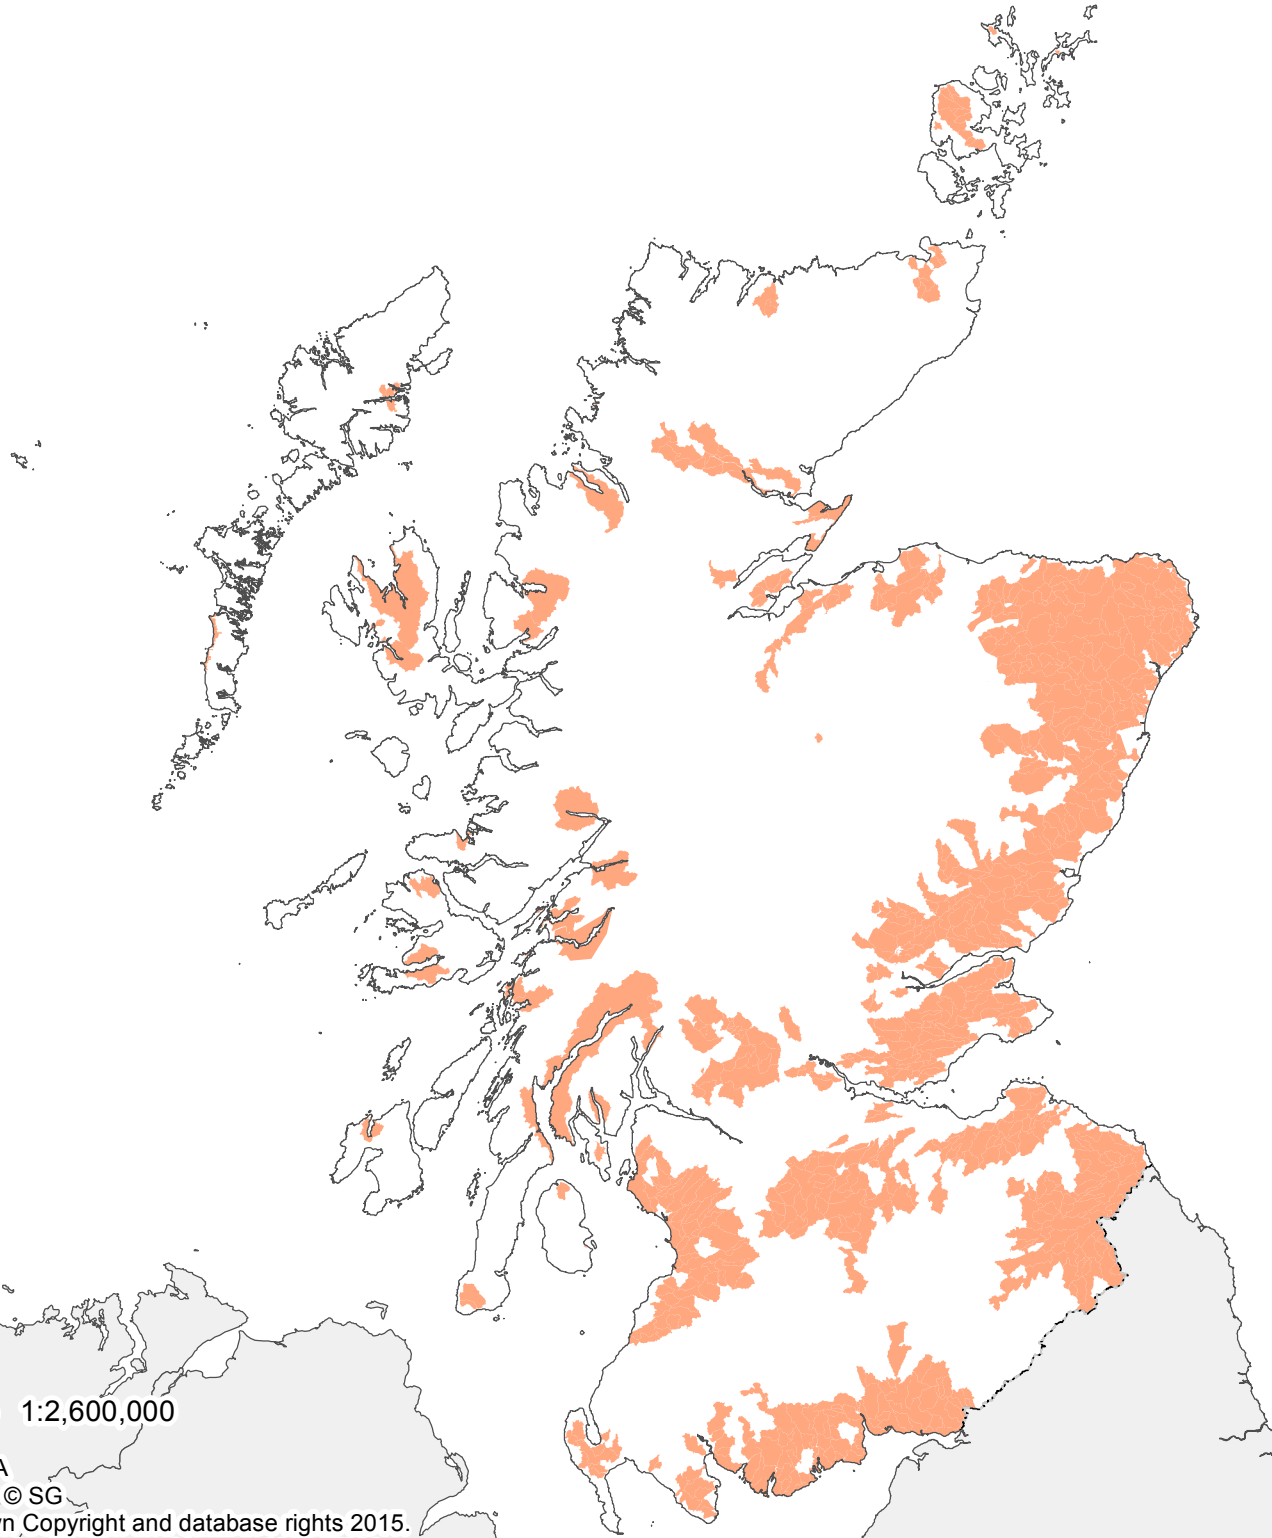

Scottish Natural Heritage
Dualchas Nàdair na h-Alba

The Scottish Government
Riaghaltas na h-Alba

Priority area for water quality

Applications for relevant options will score additional points in this area

Updated map for 2016

Scale 1:2,600,000

© SEPA
© SNH © SG
© Crown Copyright and database rights 2015.
SNH Ordnance Survey Licence 100017908.