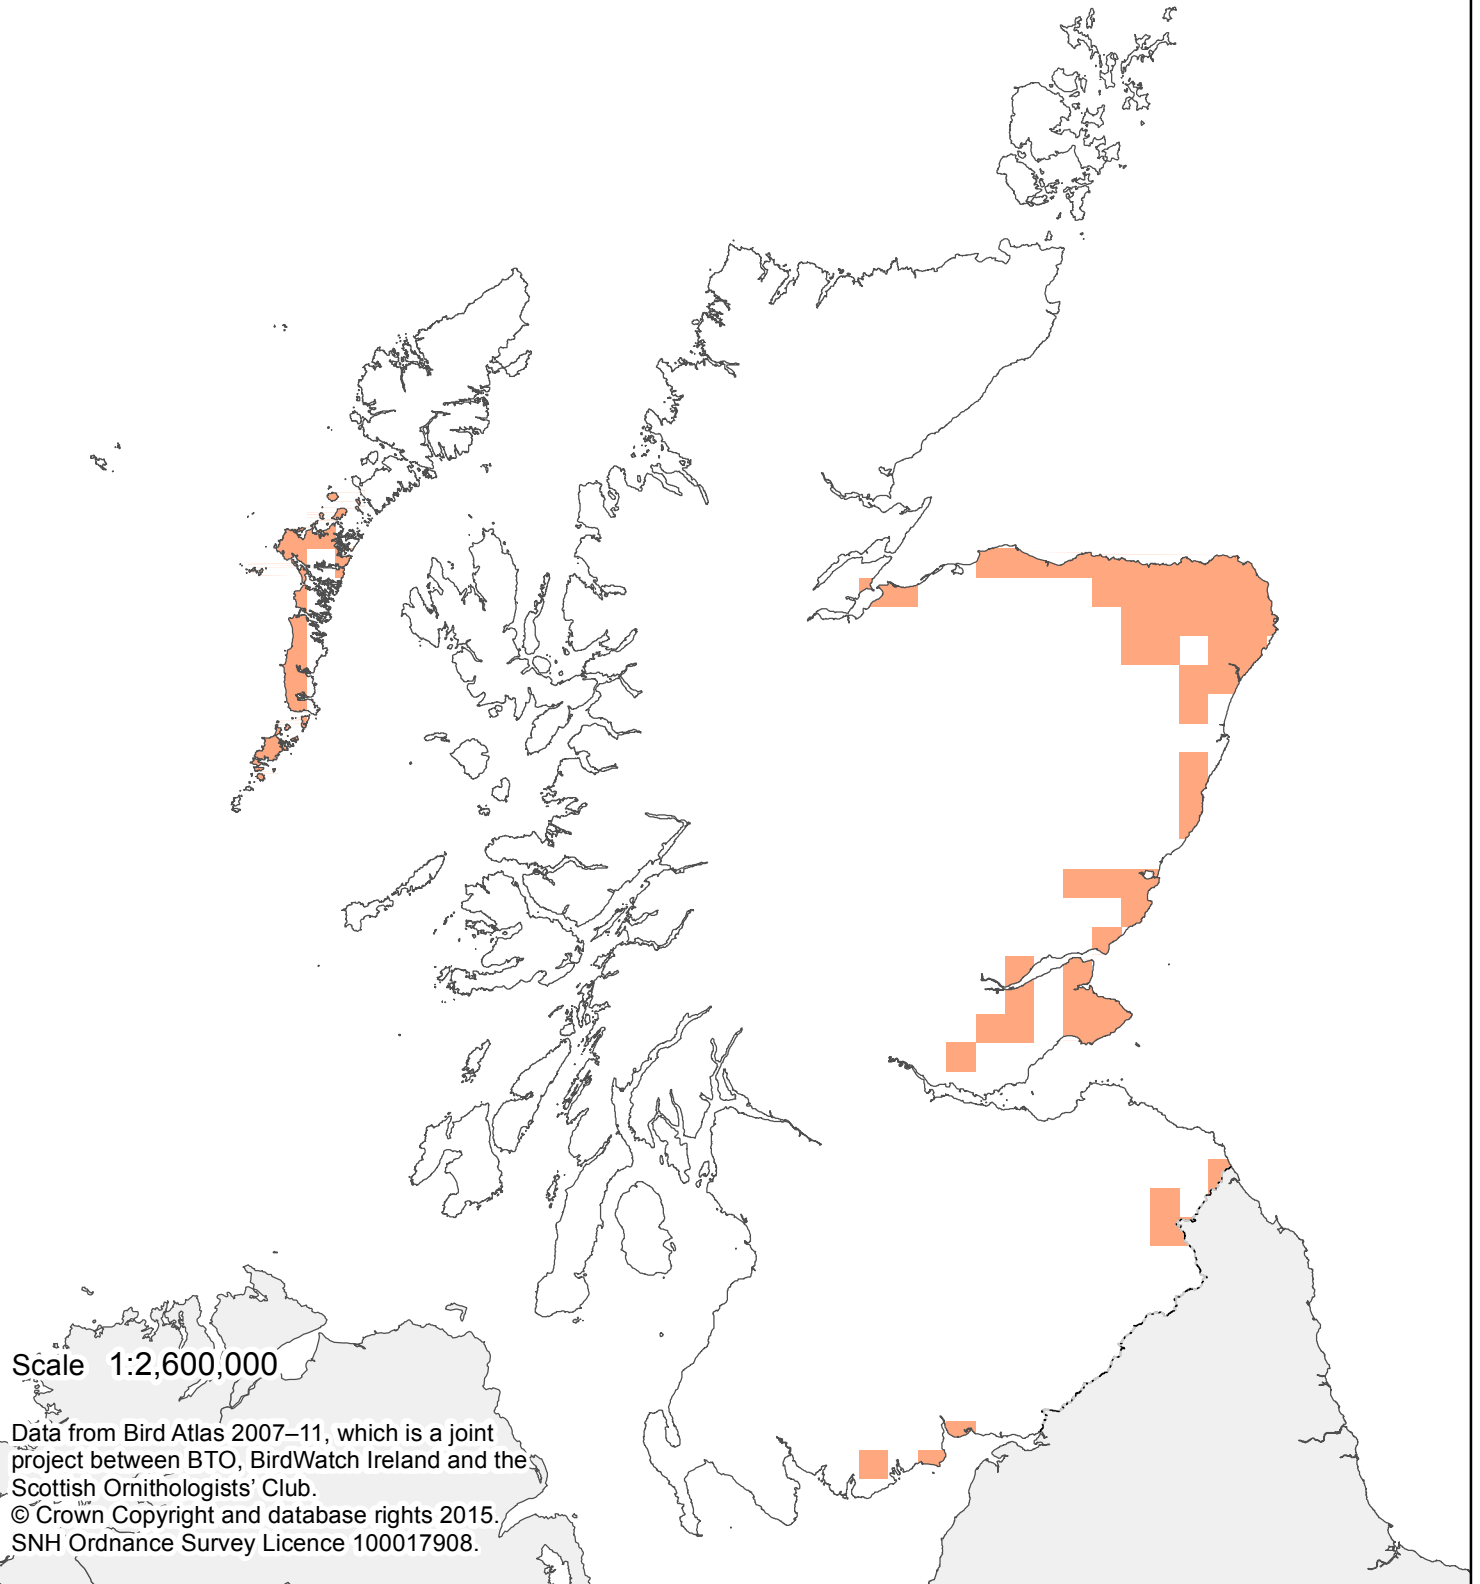

Scottish Natural Heritage
Dualchas Nàdair na h-Alba

The Scottish Government
Riaghaltas na h-Alba

Corn Buntings Mown Grassland

Updated map for 2016

 Corn bunting range

Scale 1:2,600,000

Data from Bird Atlas 2007–11, which is a joint project between BTO, BirdWatch Ireland and the Scottish Ornithologists' Club.

© Crown Copyright and database rights 2015.
SNH Ordnance Survey Licence 100017908.