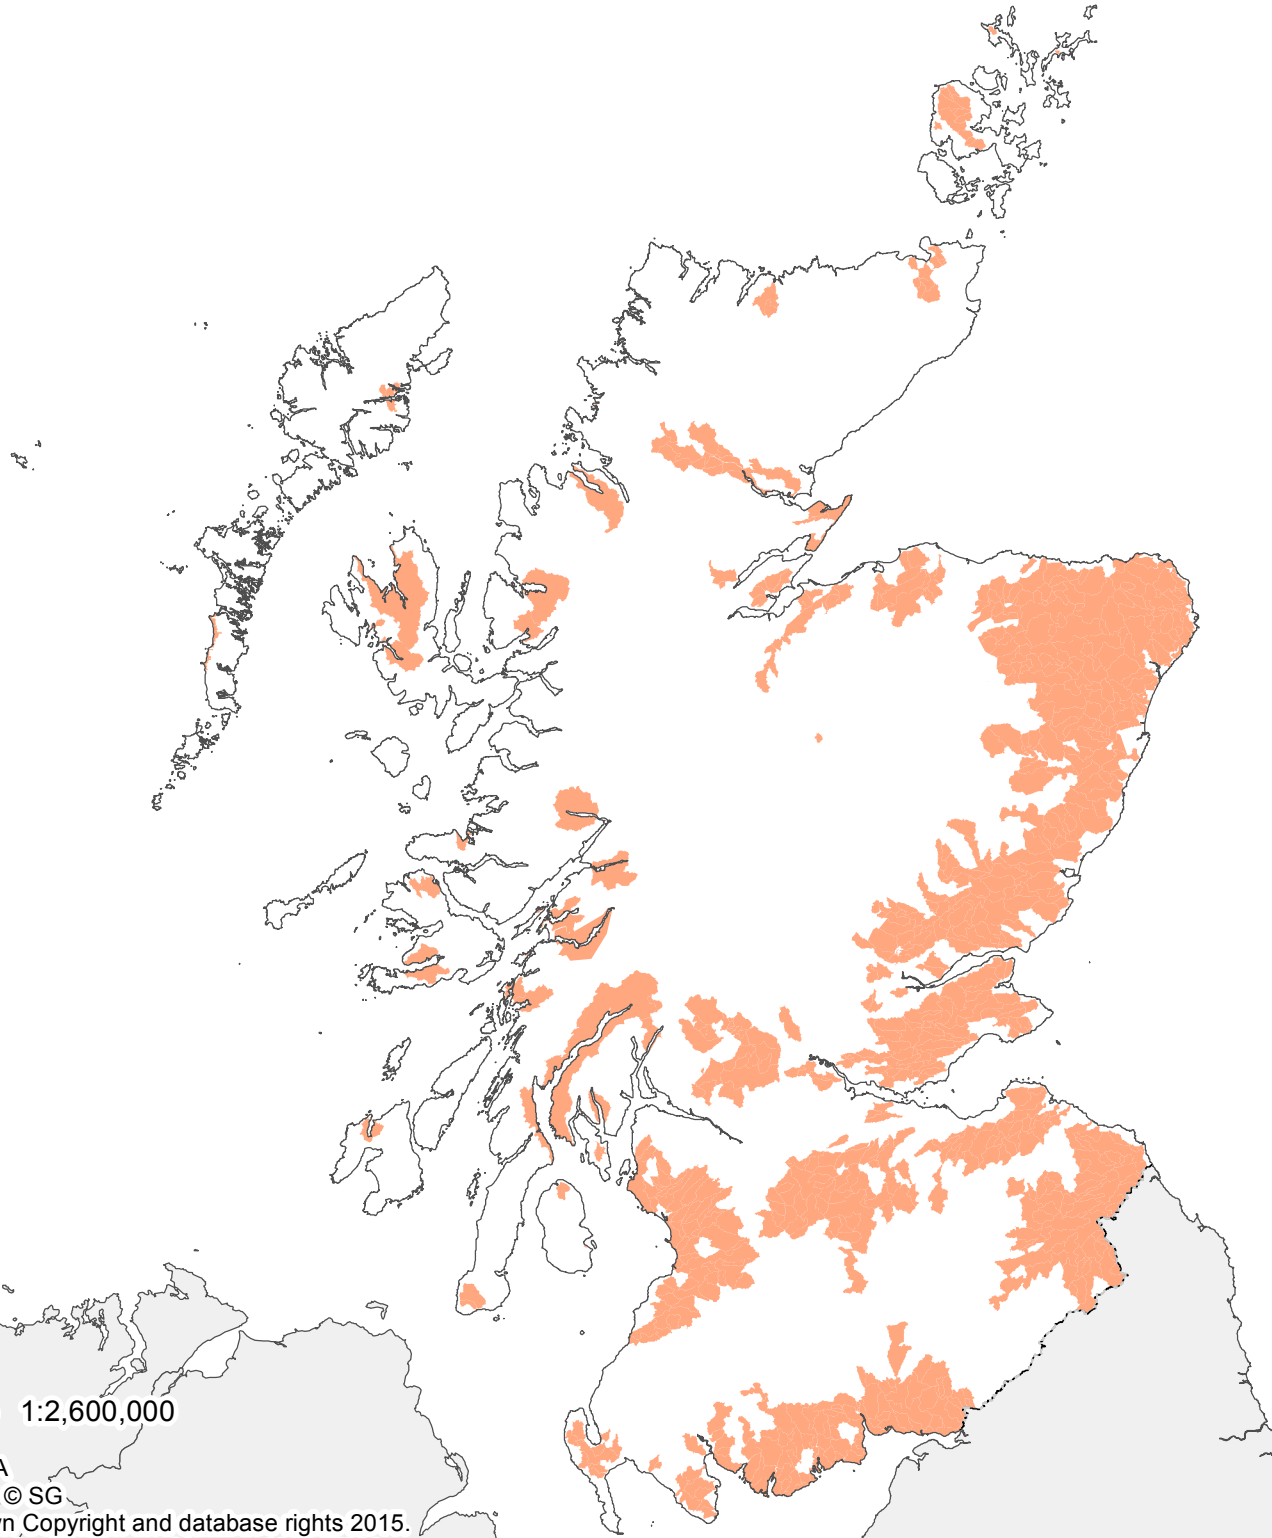

Scottish Natural Heritage
Dualchas Nàdair na h-Alba

The Scottish Government
Riaghaltas na h-Alba

Hard Standings for Troughs and Gateways

Updated map for 2016

 Water quality target area

Scale 1:2,600,000

© SEPA
© SNH © SG
© Crown Copyright and database rights 2015.
SNH Ordnance Survey Licence 100017908.