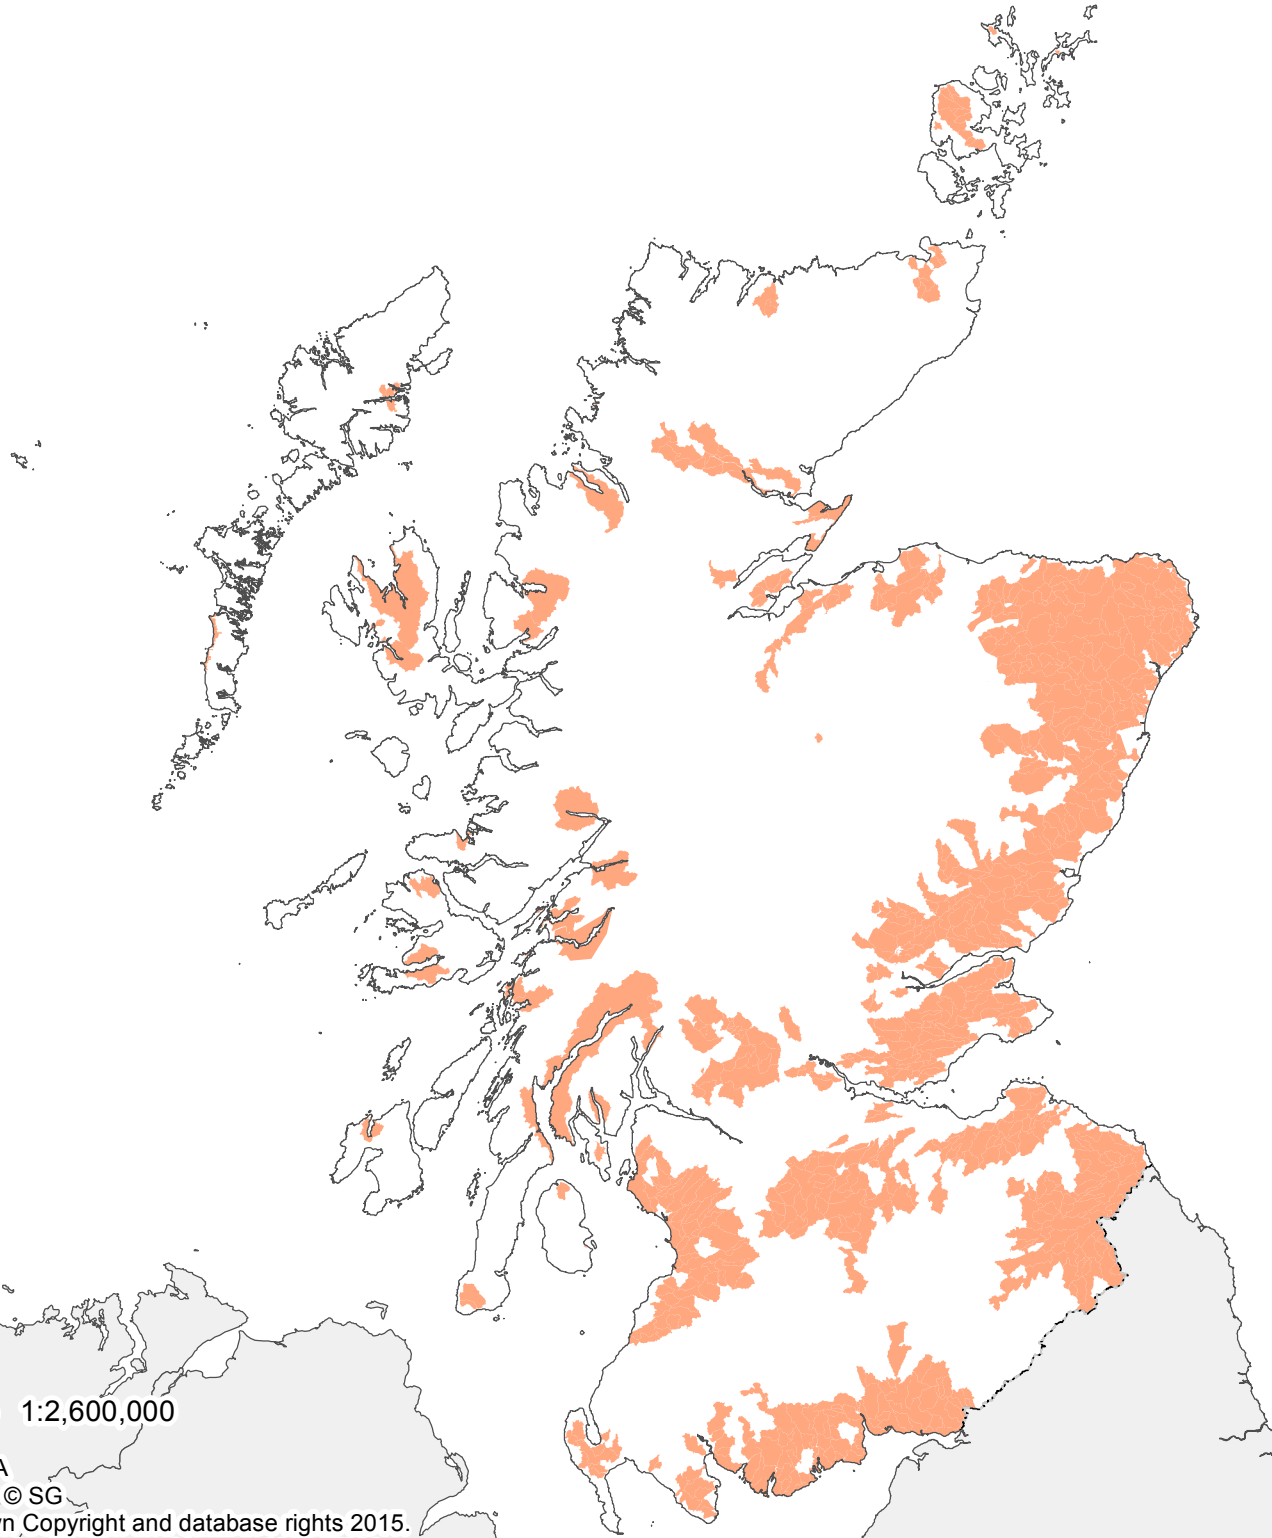

Scottish Natural Heritage
Dualchas Nàdair na h-Alba

The Scottish Government
Riaghaltas na h-Alba

Livestock Tracks

Updated map for 2016

 Water quality target area

Scale 1:2,600,000

© SEPA
© SNH © SG
© Crown Copyright and database rights 2015.
SNH Ordnance Survey Licence 100017908.