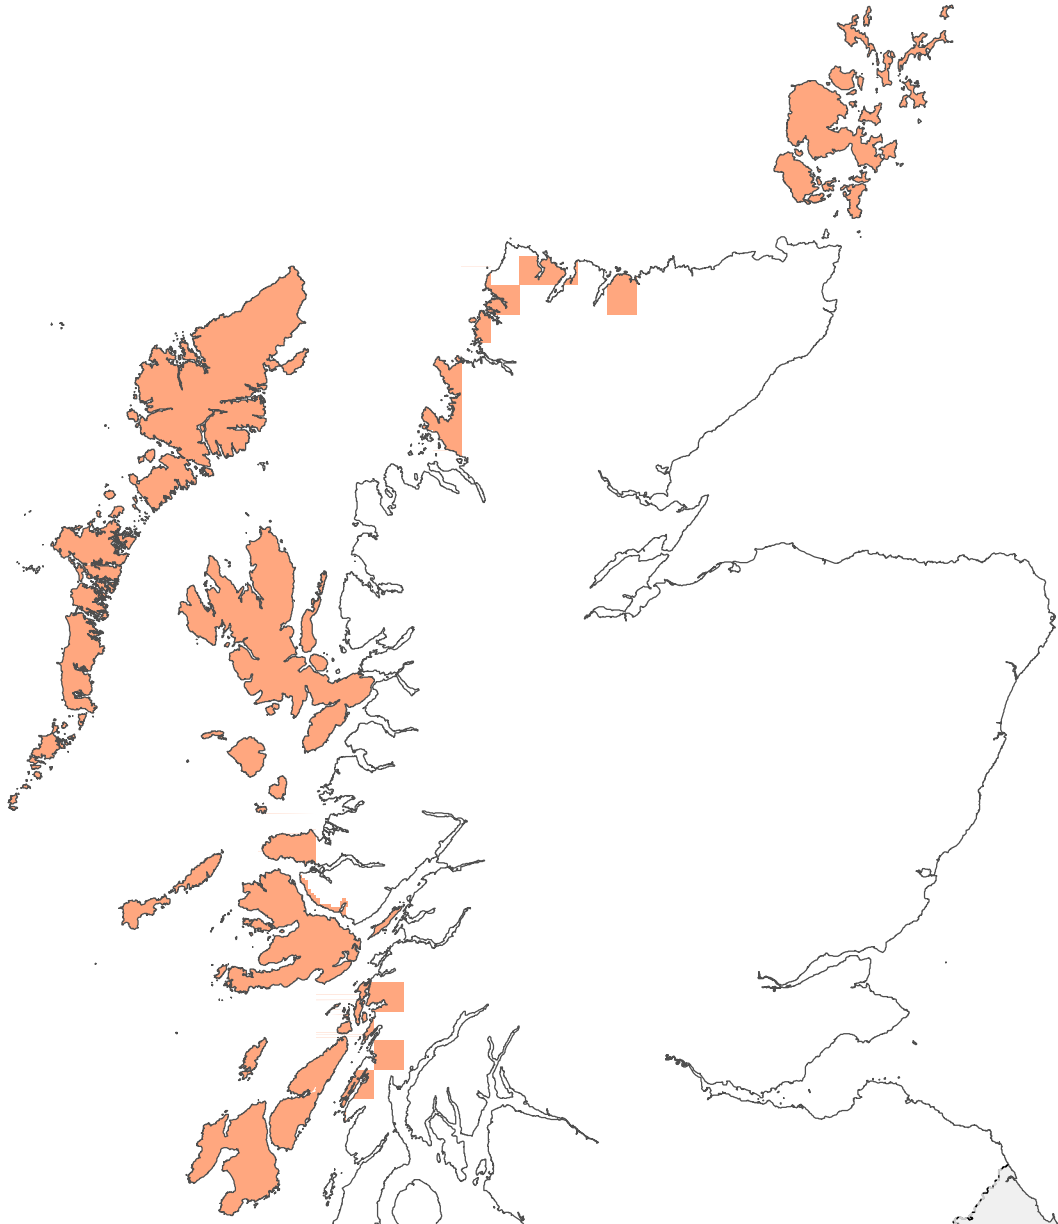

Scottish Natural Heritage  
Dualchas Nàdair na h-Alba

The Scottish Government  
Riaghaltas na h-Alba

# Management of Cover for Corncrakes

## Updated map for 2016

 Core areas in corncrake range identified by RSPB and SNH

Scale 1:2,600,000

Information provided by RSPB

© SNH © SG

© Crown Copyright and database rights 2015.

SNH Ordnance Survey Licence 100017908.