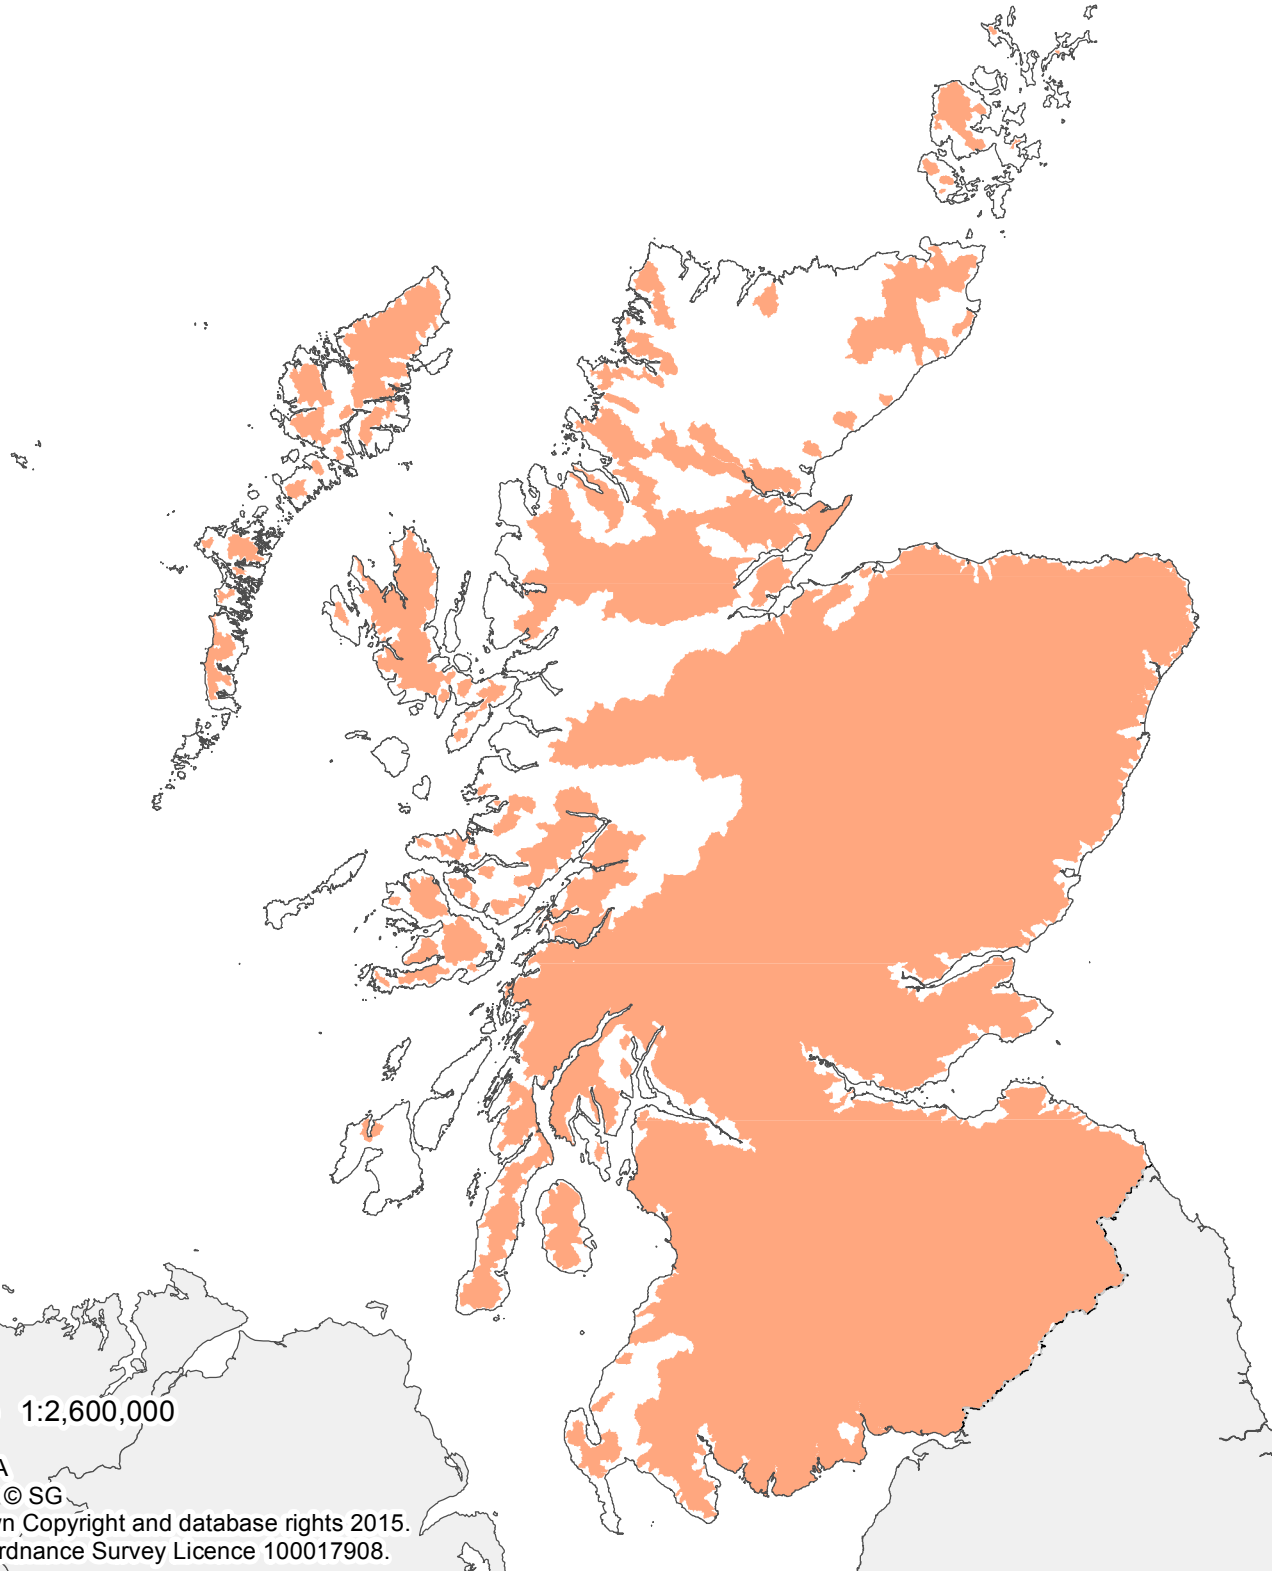

Scottish Natural Heritage
Dualchas Nàdair na h-Alba

The Scottish Government
Riaghaltas na h-Alba

Rural Sustainable Drainage Systems – Wetland

Updated map for 2016

 Combined water quality and flood risk target areas

Scale 1:2,600,000

© SEPA
© SNH © SG
© Crown Copyright and database rights 2015.
SNH Ordnance Survey Licence 100017908.